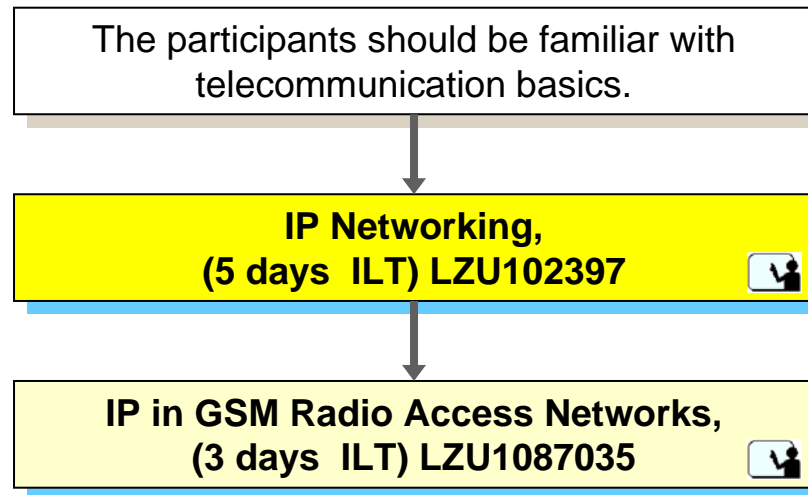

IP Fundamentals

Prerequisite Knowledge

Introduction to IP Networks

IP Networking (5 days ILT)
LZU 102 397

Voice and Video over IP (1 day ILT)
LZU 108 7718

IP Quality of Service and MPLS (2 days ILT)
LZU 108 7716

IP Security (2 days ILT)
LZU 108 7717

These 3 courses are replacing the
IP Advanced LZU 108 6748

IP GSM Radio Access Network

GSM BSS G10A

- Field Maintenance -

GSM RBS 6000 Field Maintenance

SIU Field Maintenance