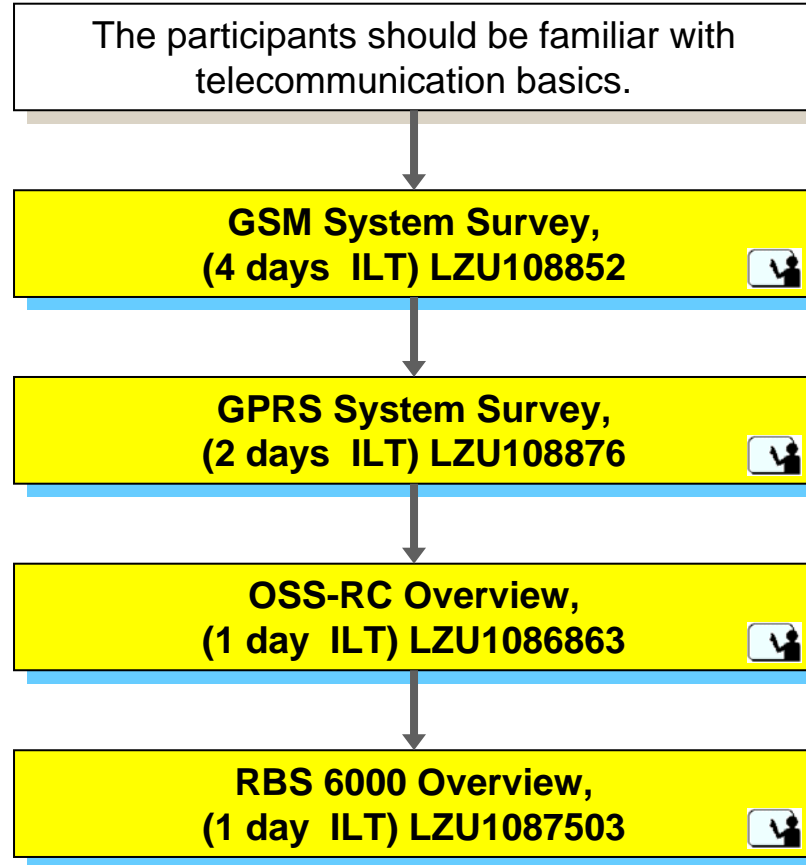

GSM BSS G10A Training Programs

GSM BSS G10A

- Delta Training -

GSM RAN BSS G10 Delta Training

APG 43 Delta

GSM BSS G10A

- Fundamentals -

GSM Network Fundamentals

IP Fundamentals

Prerequisite Knowledge

Introduction to IP Networks

IP Networking (5 days ILT)
LZU 102 397

Voice and Video over IP (1 day ILT)
LZU 108 7718

IP Quality of Service and MPLS (2 days ILT)
LZU 108 7716