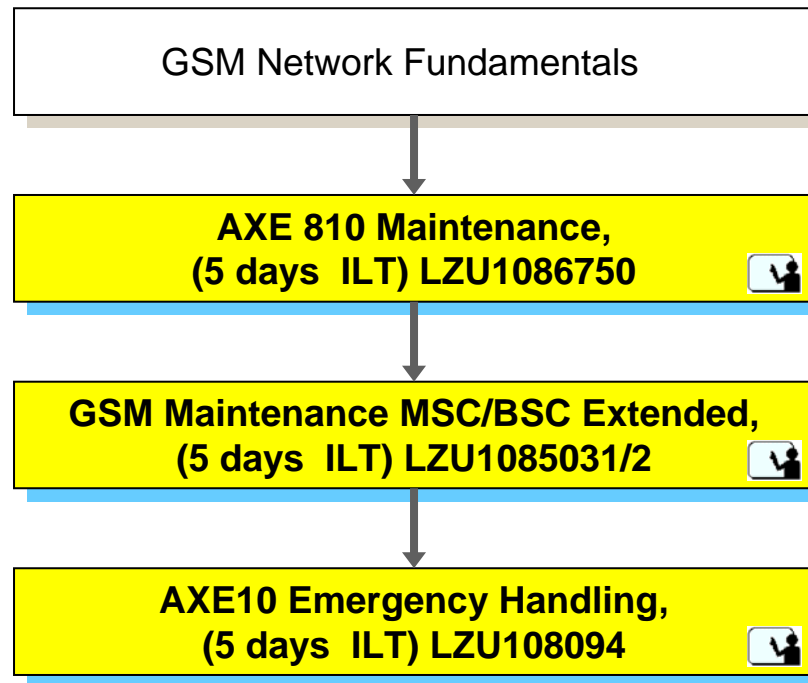

IP Fundamentals

Prerequisite Knowledge

Introduction to IP Networks

IP Networking (5 days ILT)
LZU 102 397

Voice and Video over IP (1 day ILT)
LZU 108 7718

IP Quality of Service and MPLS (2 days ILT)
LZU 108 7716

IP Security (2 days ILT)
LZU 108 7717

These 3 courses are replacing the
IP Advanced LZU 108 6748

IP GSM Radio Access Network

GSM BSS G10A

- Field Maintenance -

GSM RBS 6000 Field Maintenance

SIU Field Maintenance

GSM BSC Maintenance

GSM BSS G10A

- Network Operation -

GSM RAN Network Surveillance

GSM BSS G10A RBS Configuration

APG 43 Operation & Configuration

APZ 212 55 Operation

GSM AXE Operation LZU 108 5024/2 or
AXE Operation and Configuration LZU 108 6145

**APZ 212 55 Operation and Maintenance,
(3 days ILT) LZU1086847**

GSM BSC Operation & Configuration

GSM BSS G10 GPRS/EDGE Signaling

OSS-RC G10A Introduction

AXE Operation with OSS-RC

GSM RAN BSS G10 Feature Training