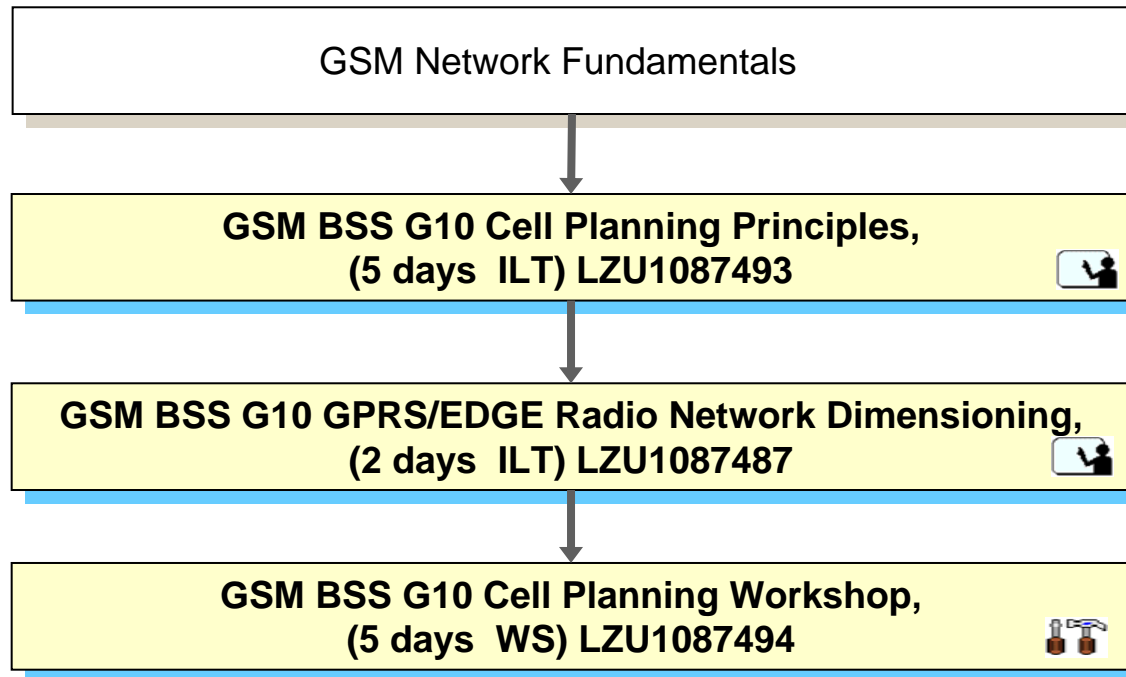

GSM BSC Maintenance

GSM BSS G10A

- Network Operation -

GSM RAN Network Surveillance

GSM BSS G10A RBS Configuration

APG 43 Operation & Configuration

APZ 212 55 Operation

GSM AXE Operation LZU 108 5024/2 or
AXE Operation and Configuration LZU 108 6145

**APZ 212 55 Operation and Maintenance,
(3 days ILT) LZU1086847**

GSM BSC Operation & Configuration

GSM BSS G10 GPRS/EDGE Signaling

OSS-RC G10A Introduction

AXE Operation with OSS-RC

GSM RAN BSS G10 Feature Training

SIU Operation and Configuration

GSM BSS G10A

- Network Development -

GSM BSS G10 Network Design

GSM Radio Network Statistics

GSM BSS G10 Radio Network Optimization