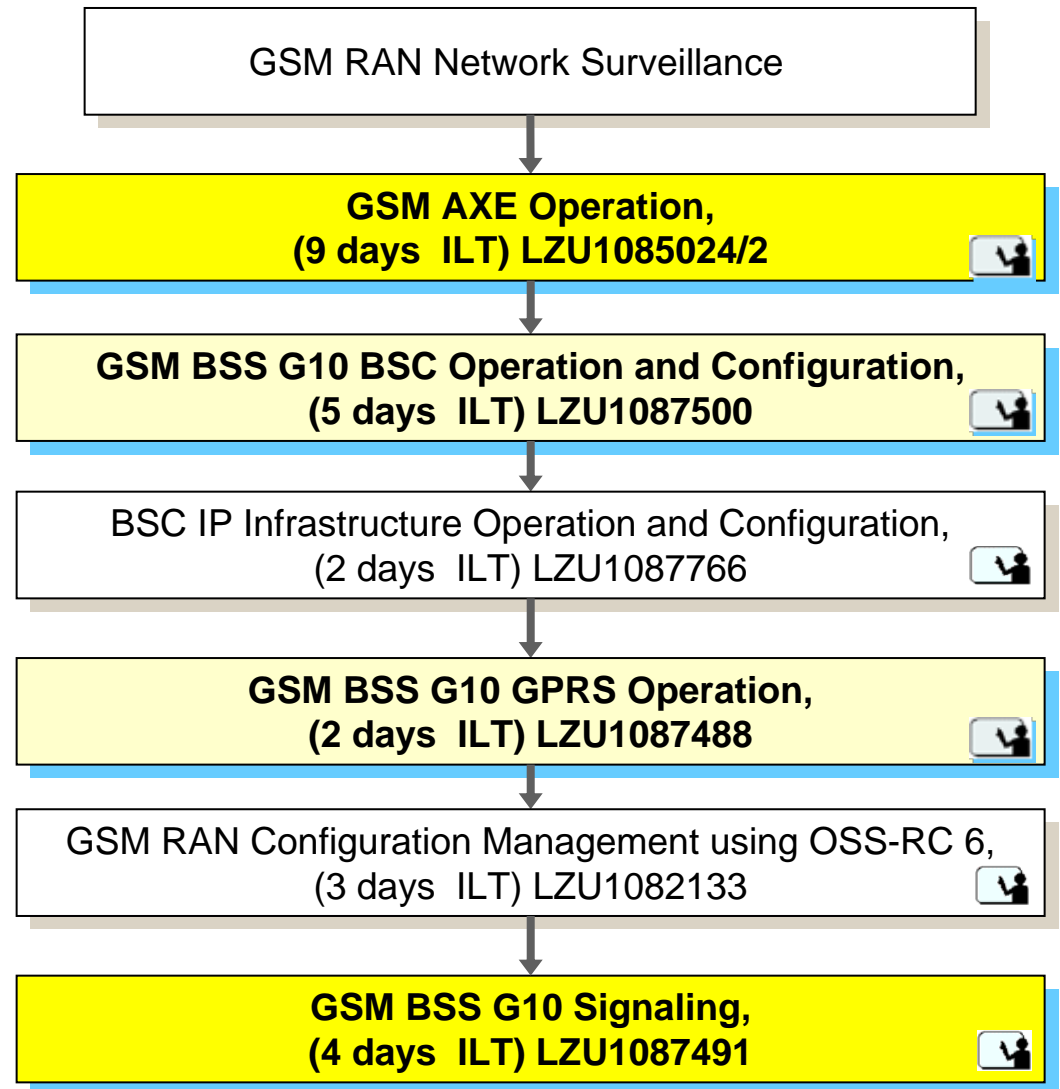

IP Security (2 days ILT)
LZU 108 7717

These 3 courses are replacing the
IP Advanced LZU 108 6748

IP GSM Radio Access Network

GSM BSS G10A

- Field Maintenance -

GSM RBS 6000 Field Maintenance

SIU Field Maintenance

GSM BSC Maintenance

GSM BSS G10A

- Network Operation -

GSM RAN Network Surveillance

GSM BSS G10A RBS Configuration

APG 43 Operation & Configuration

APZ 212 55 Operation

GSM AXE Operation LZU 108 5024/2 or
AXE Operation and Configuration LZU 108 6145

**APZ 212 55 Operation and Maintenance,
(3 days ILT) LZU1086847**

GSM BSC Operation & Configuration

GSM BSS G10 GPRS/EDGE Signaling

OSS-RC G10A Introduction

AXE Operation with OSS-RC

GSM RAN BSS G10 Feature Training