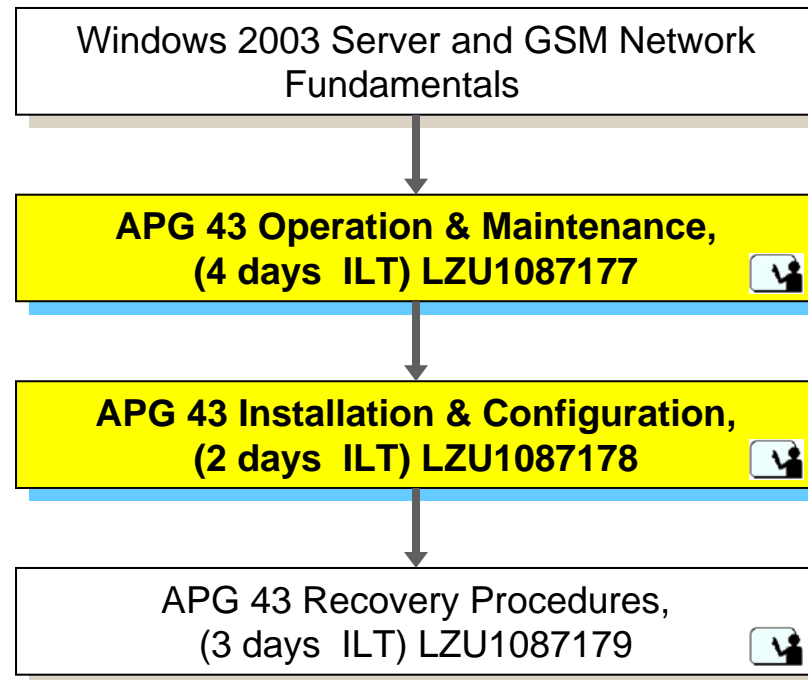

IP Security (2 days ILT)
LZU 108 7717

These 3 courses are replacing the
IP Advanced LZU 108 6748

IP GSM Radio Access Network

GSM BSS G10A

- Field Maintenance -

GSM RBS 6000 Field Maintenance

SIU Field Maintenance

GSM BSC Maintenance

GSM BSS G10A

- Network Operation -

GSM RAN Network Surveillance

GSM BSS G10A RBS Configuration

APG 43 Operation & Configuration

APZ 212 55 Operation

GSM AXE Operation LZU 108 5024/2 or
AXE Operation and Configuration LZU 108 6145

**APZ 212 55 Operation and Maintenance,
(3 days ILT) LZU1086847**

GSM BSC Operation & Configuration

GSM BSS G10 GPRS/EDGE Signaling

OSS-RC G10A Introduction

AXE Operation with OSS-RC

GSM RAN BSS G10 Feature Training