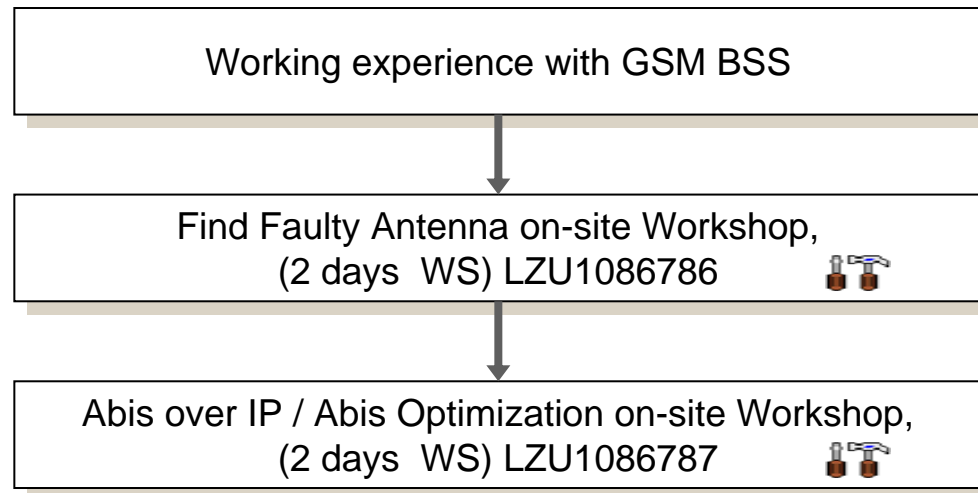

GSM BSC Maintenance

GSM BSS G10A

- Network Operation -

GSM RAN Network Surveillance

GSM BSS G10A RBS Configuration

APG 43 Operation & Configuration

APZ 212 55 Operation

GSM AXE Operation LZU 108 5024/2 or
AXE Operation and Configuration LZU 108 6145

**APZ 212 55 Operation and Maintenance,
(3 days ILT) LZU1086847**

GSM BSC Operation & Configuration

GSM BSS G10 GPRS/EDGE Signaling

OSS-RC G10A Introduction

AXE Operation with OSS-RC

GSM RAN BSS G10 Feature Training

SIU Operation and Configuration

GSM BSS G10A

- Network Development -

GSM BSS G10 Network Design

GSM Radio Network Statistics

GSM BSS G10 Radio Network Optimization