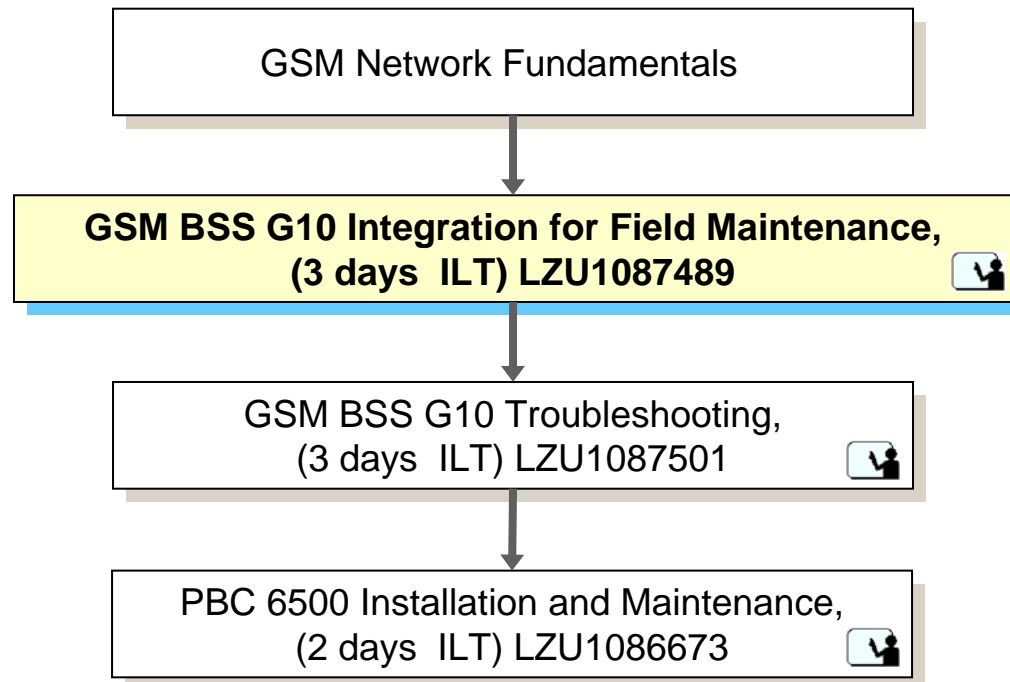

IP Security (2 days ILT)
LZU 108 7717

These 3 courses are replacing the
IP Advanced LZU 108 6748

IP GSM Radio Access Network

GSM BSS G10A

- Field Maintenance -

GSM RBS 6000 Field Maintenance

SIU Field Maintenance

GSM BSC Maintenance

GSM BSS G10A

- Network Operation -

GSM RAN Network Surveillance

GSM BSS G10A RBS Configuration

APG 43 Operation & Configuration

APZ 212 55 Operation

GSM AXE Operation LZU 108 5024/2 or
AXE Operation and Configuration LZU 108 6145

**APZ 212 55 Operation and Maintenance,
(3 days ILT) LZU1086847**

GSM BSC Operation & Configuration

GSM BSS G10 GPRS/EDGE Signaling

OSS-RC G10A Introduction

AXE Operation with OSS-RC

GSM RAN BSS G10 Feature Training