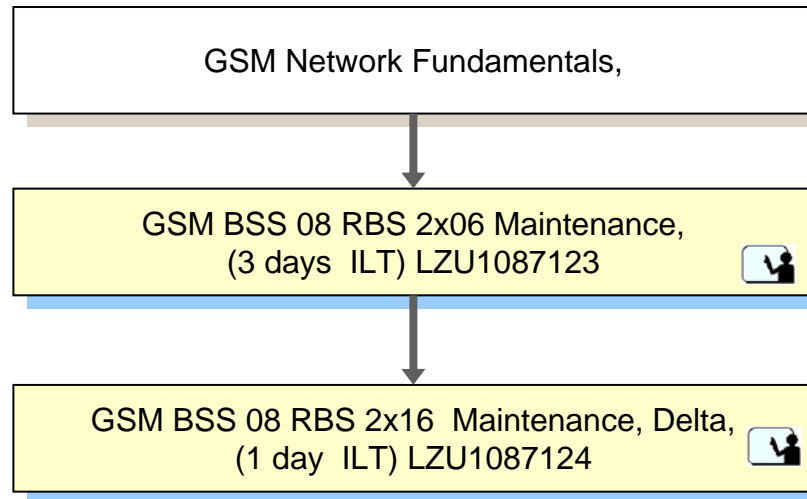

GSM BSS 08B

Training Programs

GSM BSS 08B

Delta Training

GSM RAN BSS 08 Delta Training

APG 43 Delta

GSM BSS 08B

Fundamentals

GSM Network Fundamentals

Blended Training

IP Fundamentals

IP GSM Radio Access Network

GSM BSS 08B

Field Maintenance

GSM BSS 08 RBS 2x06 Field Maintenance

GSM BSS 08 RBS 2x16 Field Maintenance

GSM BSS 08 RBS 2111 Field Maintenance

GSM BSS 08 RBS 2409 Field Maintenance

SIU Field Maintenance

GSM BSC Maintenance

GSM BSS 08B

Network Operation

GSM RAN Network Surveillance

GSM BSS 08 RBS Configuration

APG 40 Operation & Configuration

APG 43 Operation & Configuration

APZ 212 55 Operation

GSM AXE Operation LZU 108 5024/2 or
AXE Operation and Configuration LZU 108 6145

APZ 212 55 Operation and Maintenance,
(3 days ILT) LZU1086847