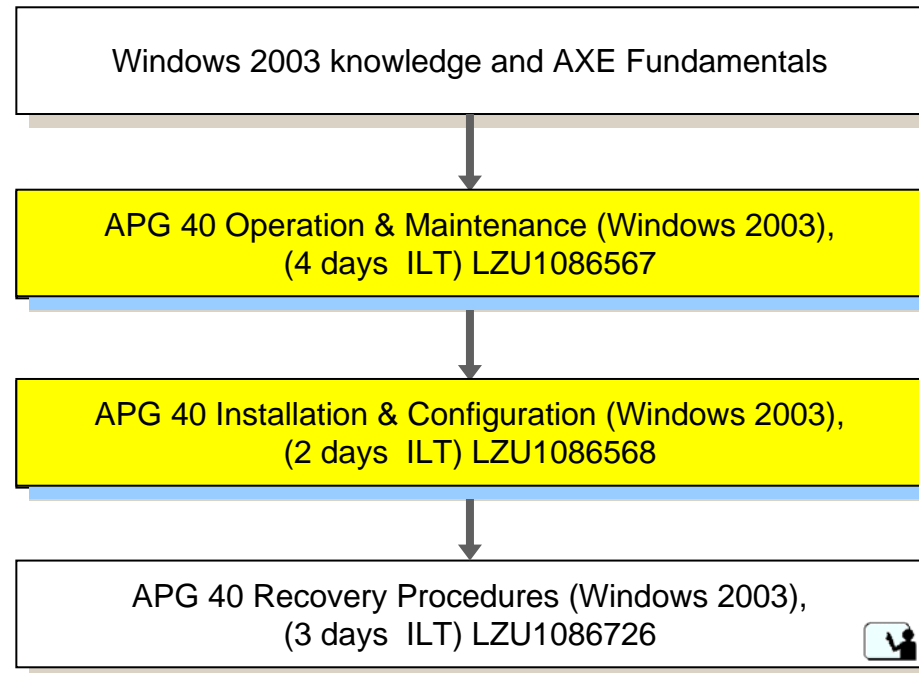

GSM BSS 08 RBS 2111 Field Maintenance

GSM BSS 08 RBS 2409 Field Maintenance

SIU Field Maintenance

GSM BSC Maintenance

GSM BSS 08B

Network Operation

GSM RAN Network Surveillance

GSM BSS 08 RBS Configuration

APG 40 Operation & Configuration

APG 43 Operation & Configuration

APZ 212 55 Operation

GSM AXE Operation LZU 108 5024/2 or
AXE Operation and Configuration LZU 108 6145

APZ 212 55 Operation and Maintenance,
(3 days ILT) LZU1086847