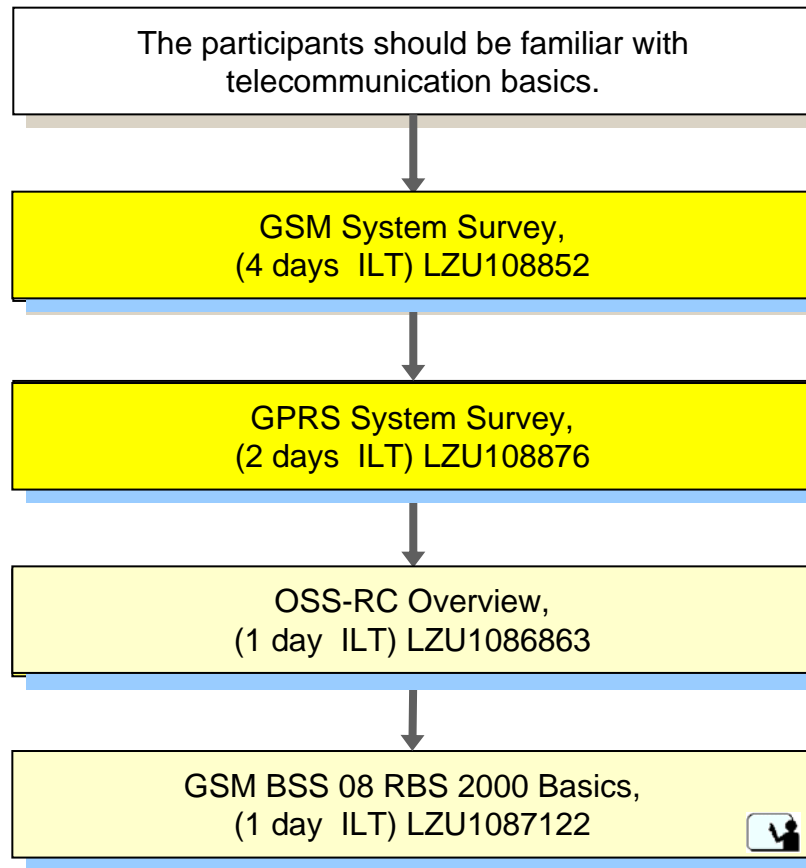

GSM BSS 08B

Training Programs

GSM BSS 08B

Delta Training

GSM RAN BSS 08 Delta Training

APG 43 Delta

GSM BSS 08B

Fundamentals

GSM Network Fundamentals

Blended Training

IP Fundamentals

IP GSM Radio Access Network

GSM BSS 08B

Field Maintenance

GSM BSS 08 RBS 2x06 Field Maintenance

GSM BSS 08 RBS 2x16 Field Maintenance