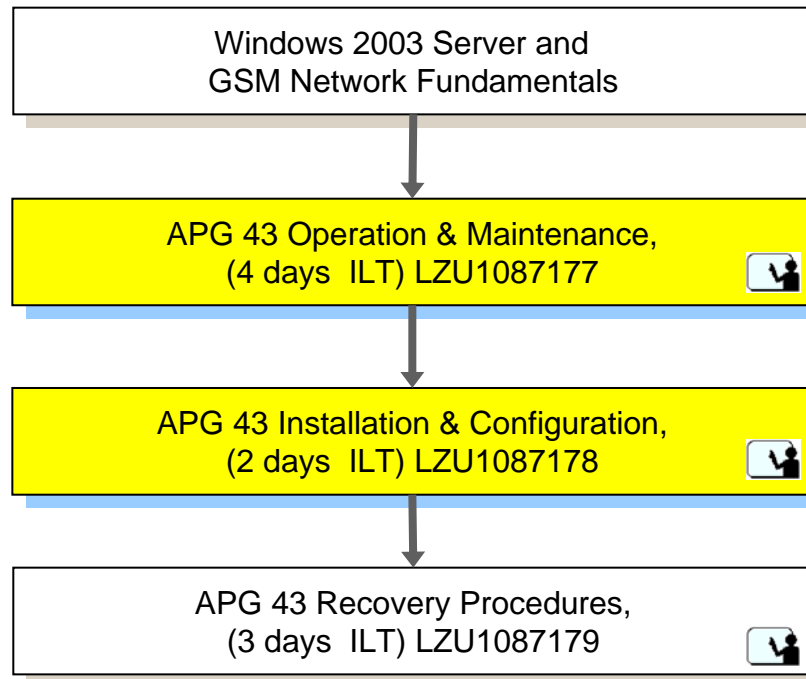

GSM BSS 08 RBS 2111 Field Maintenance

GSM BSS 08 RBS 2409 Field Maintenance

SIU Field Maintenance

GSM BSC Maintenance

GSM BSS 08B

Network Operation

GSM RAN Network Surveillance

GSM BSS 08 RBS Configuration

APG 40 Operation & Configuration

APG 43 Operation & Configuration

APZ 212 55 Operation

GSM AXE Operation LZU 108 5024/2 or
AXE Operation and Configuration LZU 108 6145

APZ 212 55 Operation and Maintenance,
(3 days ILT) LZU1086847