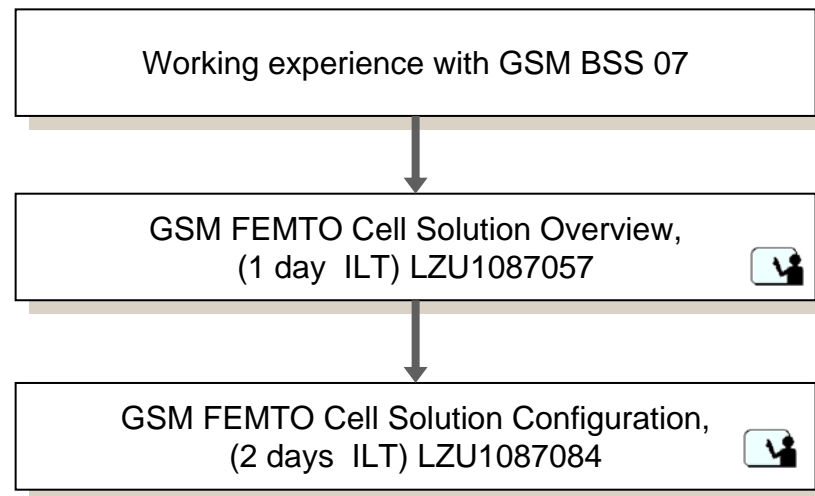

APG 40 Operation & Configuration

APG 43 Operation & Configuration

APZ 212 55 Operation

GSM AXE Operation LZU 108 5024/2 or
AXE Operation and Configuration LZU 108 6145

APZ 212 55 Operation and Maintenance,
(3 days ILT) LZU1086847

APG 43 Delta

GSM BSC Operation & Configuration

GSM BSS 08 GPRS/EDGE Signaling

OSS-RC 5 Introduction

AXE Operation with OSS-RC 5

GSM RAN BSS 08 Feature Training

GSM FEMTO Cell Solution Configuration

SIU Operation and Configuration