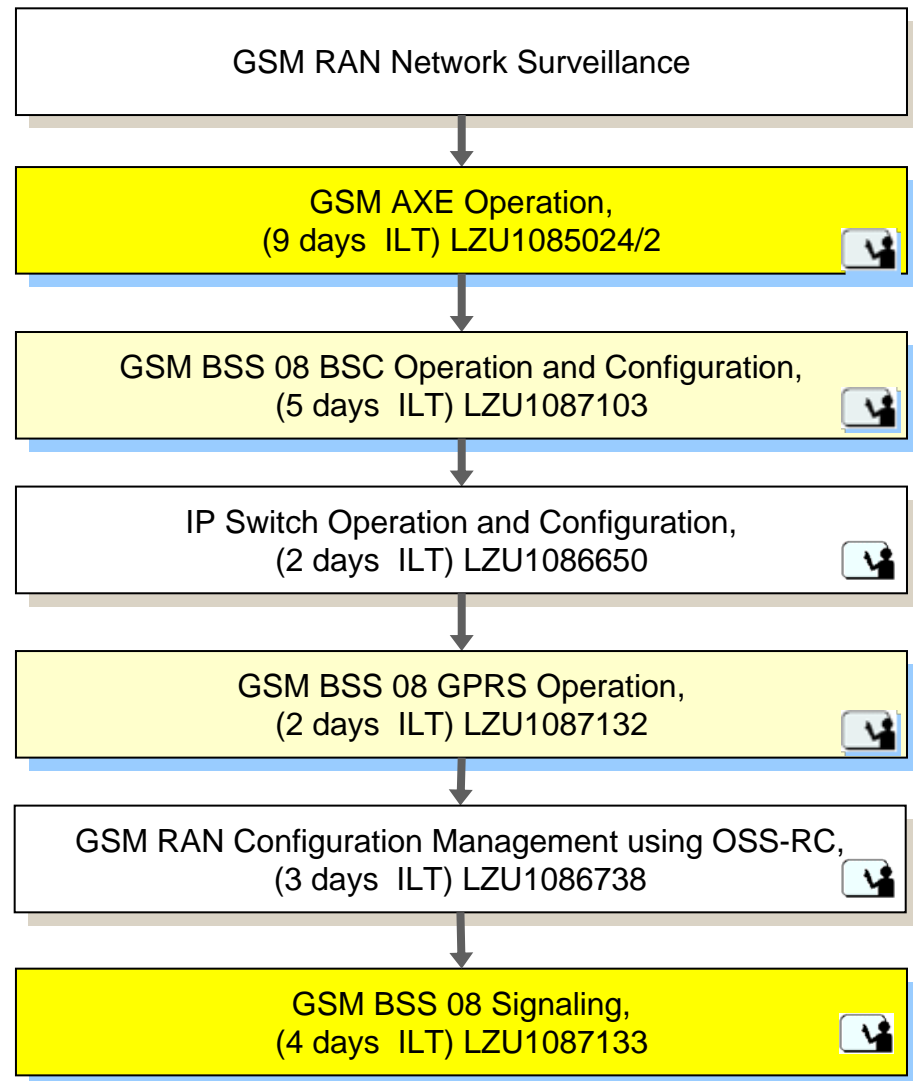

GSM BSS 08 RBS 2111 Field Maintenance

GSM BSS 08 RBS 2409 Field Maintenance

SIU Field Maintenance

GSM BSC Maintenance

GSM BSS 08B

Network Operation

GSM RAN Network Surveillance

GSM BSS 08 RBS Configuration

APG 40 Operation & Configuration

APG 43 Operation & Configuration

APZ 212 55 Operation

GSM AXE Operation LZU 108 5024/2 or
AXE Operation and Configuration LZU 108 6145

APZ 212 55 Operation and Maintenance,
(3 days ILT) LZU1086847

APG 43 Delta

GSM BSC Operation & Configuration

GSM BSS 08 GPRS/EDGE Signaling

OSS-RC 5 Introduction

AXE Operation with OSS-RC 5

GSM RAN BSS 08 Feature Training

GSM FEMTO Cell Solution Configuration

SIU Operation and Configuration