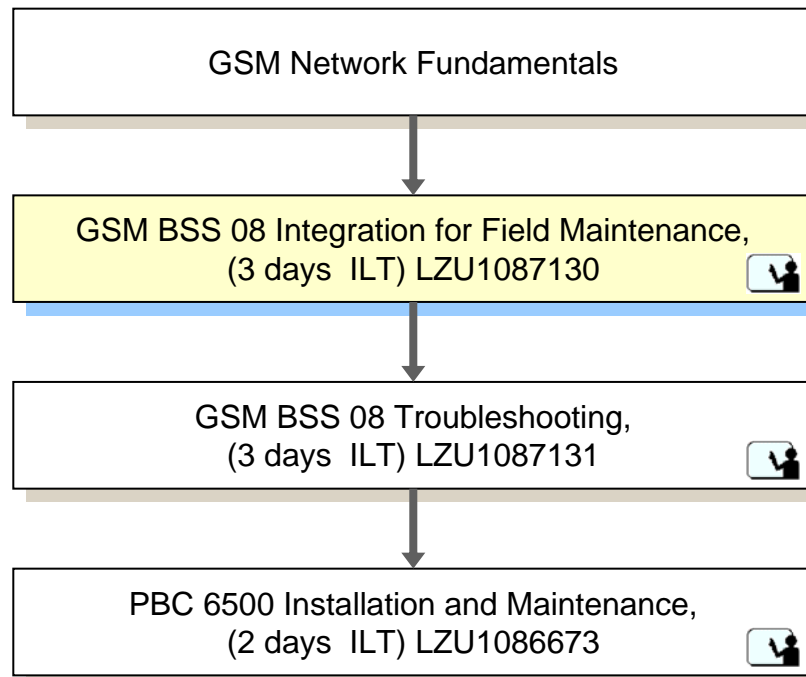

GSM Network Fundamentals

Blended Training

IP Fundamentals

IP GSM Radio Access Network

GSM BSS 08B

Field Maintenance

GSM BSS 08 RBS 2x06 Field Maintenance

GSM BSS 08 RBS 2x16 Field Maintenance

GSM BSS 08 RBS 2111 Field Maintenance

GSM BSS 08 RBS 2409 Field Maintenance

SIU Field Maintenance

GSM BSC Maintenance

GSM BSS 08B

Network Operation

GSM RAN Network Surveillance

GSM BSS 08 RBS Configuration

APG 40 Operation & Configuration

APG 43 Operation & Configuration

APZ 212 55 Operation

GSM AXE Operation LZU 108 5024/2 or
AXE Operation and Configuration LZU 108 6145

APZ 212 55 Operation and Maintenance,
(3 days ILT) LZU1086847