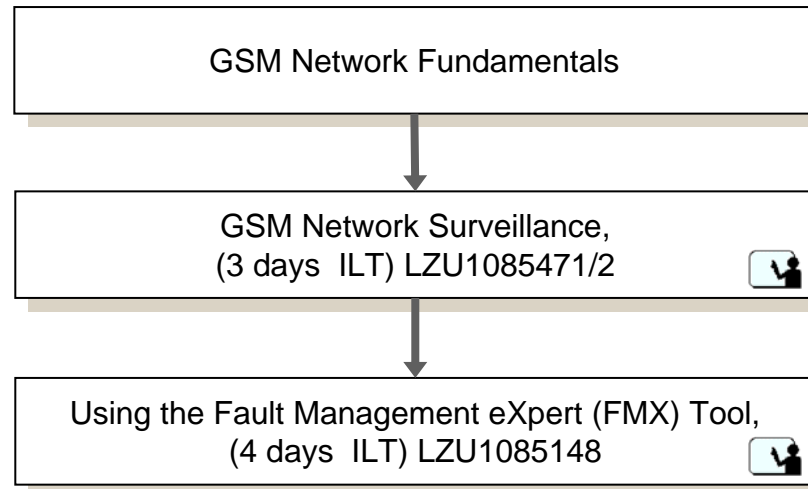

GSM Network Fundamentals

Blended Training

IP Fundamentals

IP GSM Radio Access Network

GSM BSS 08B

Field Maintenance

GSM BSS 08 RBS 2x06 Field Maintenance

GSM BSS 08 RBS 2x16 Field Maintenance

GSM BSS 08 RBS 2111 Field Maintenance

GSM BSS 08 RBS 2409 Field Maintenance

SIU Field Maintenance

GSM BSC Maintenance

GSM BSS 08B

Network Operation

GSM RAN Network Surveillance

GSM BSS 08 RBS Configuration

APG 40 Operation & Configuration

APG 43 Operation & Configuration

APZ 212 55 Operation

GSM AXE Operation LZU 108 5024/2 or
AXE Operation and Configuration LZU 108 6145

APZ 212 55 Operation and Maintenance,
(3 days ILT) LZU1086847