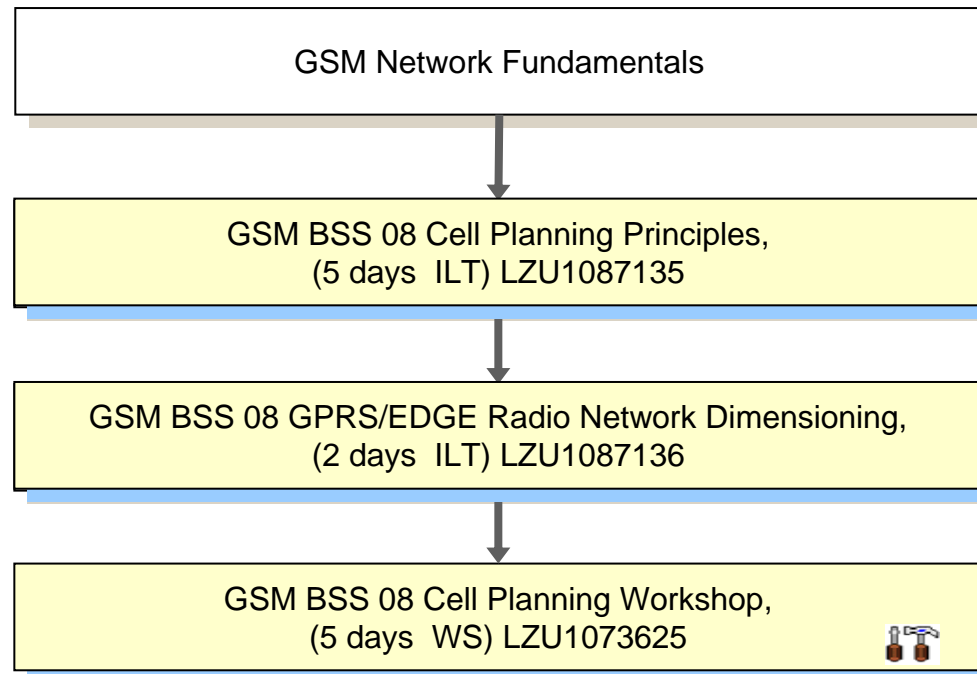

APG 40 Operation & Configuration

APG 43 Operation & Configuration

APZ 212 55 Operation

GSM AXE Operation LZU 108 5024/2 or
AXE Operation and Configuration LZU 108 6145

APZ 212 55 Operation and Maintenance,
(3 days ILT) LZU1086847

APG 43 Delta

GSM BSC Operation & Configuration

GSM BSS 08 GPRS/EDGE Signaling

OSS-RC 5 Introduction

AXE Operation with OSS-RC 5

GSM RAN BSS 08 Feature Training

GSM FEMTO Cell Solution Configuration

SIU Operation and Configuration

GSM BSS 08B

Network Development

GSM BSS 08 Network Design

GSM Radio Network Statistics

GSM BSS 08 Radio Network Optimization

GSM BSS 08 / WCDMA RAN P7 Optimization