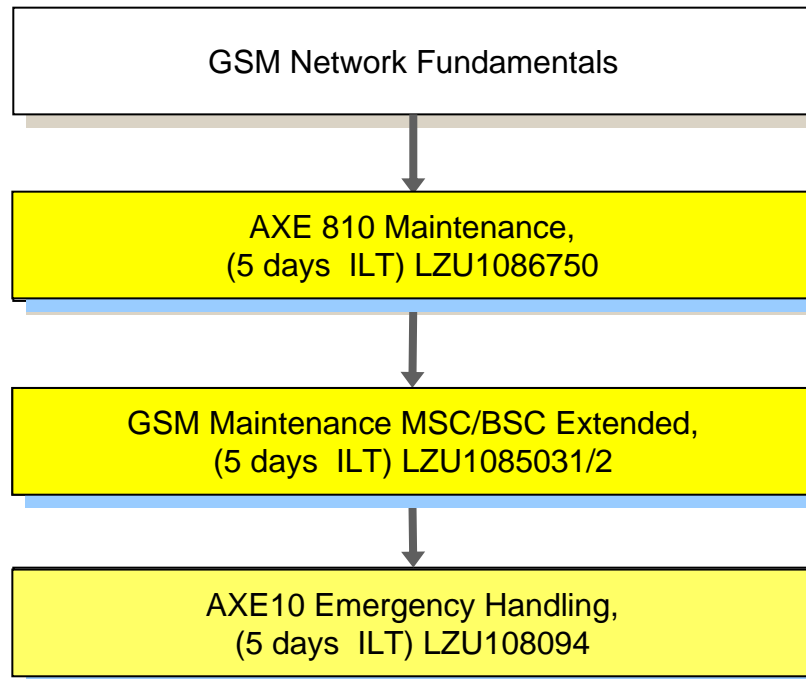

GSM Network Fundamentals

Blended Training

IP Fundamentals

IP GSM Radio Access Network

GSM BSS 08B

Field Maintenance

GSM BSS 08 RBS 2x06 Field Maintenance

GSM BSS 08 RBS 2x16 Field Maintenance

GSM BSS 08 RBS 2111 Field Maintenance

GSM BSS 08 RBS 2409 Field Maintenance

SIU Field Maintenance

GSM BSC Maintenance

GSM BSS 08B

Network Operation

GSM RAN Network Surveillance

GSM BSS 08 RBS Configuration

APG 40 Operation & Configuration

APG 43 Operation & Configuration

APZ 212 55 Operation

GSM AXE Operation LZU 108 5024/2 or
AXE Operation and Configuration LZU 108 6145

APZ 212 55 Operation and Maintenance,
(3 days ILT) LZU1086847