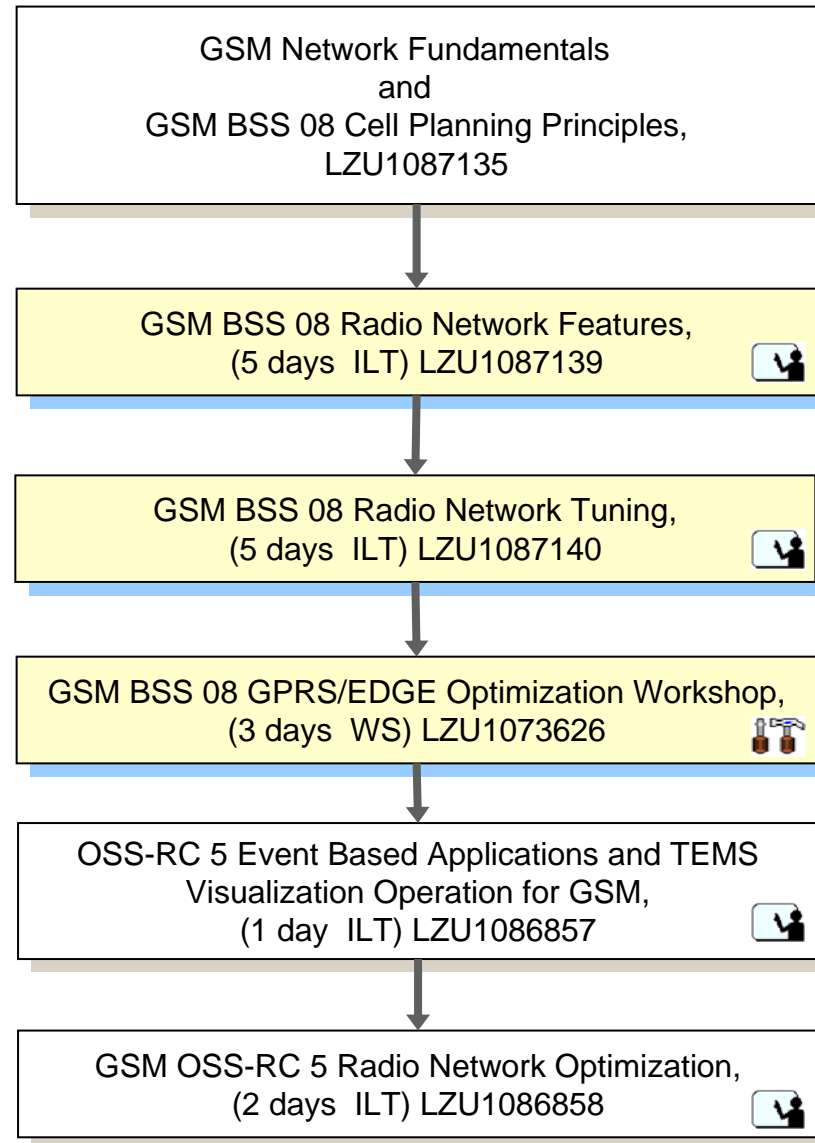

APG 43 Delta

GSM BSC Operation & Configuration

GSM BSS 08 GPRS/EDGE Signaling

OSS-RC 5 Introduction

AXE Operation with OSS-RC 5

GSM RAN BSS 08 Feature Training

GSM FEMTO Cell Solution Configuration

SIU Operation and Configuration

GSM BSS 08B

Network Development

GSM BSS 08 Network Design

GSM Radio Network Statistics

GSM BSS 08 Radio Network Optimization

GSM BSS 08 / WCDMA RAN P7 Optimization