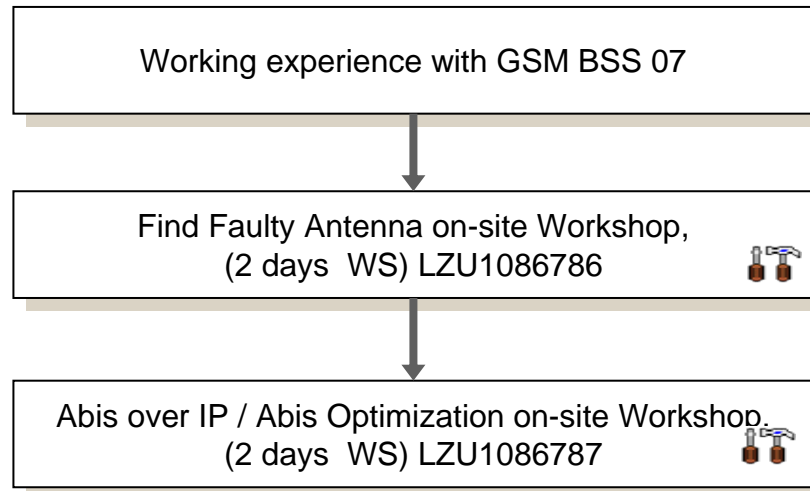

APG 43 Delta

GSM BSC Operation & Configuration

GSM BSS 08 GPRS/EDGE Signaling

OSS-RC 5 Introduction

AXE Operation with OSS-RC 5

GSM RAN BSS 08 Feature Training

GSM FEMTO Cell Solution Configuration

SIU Operation and Configuration