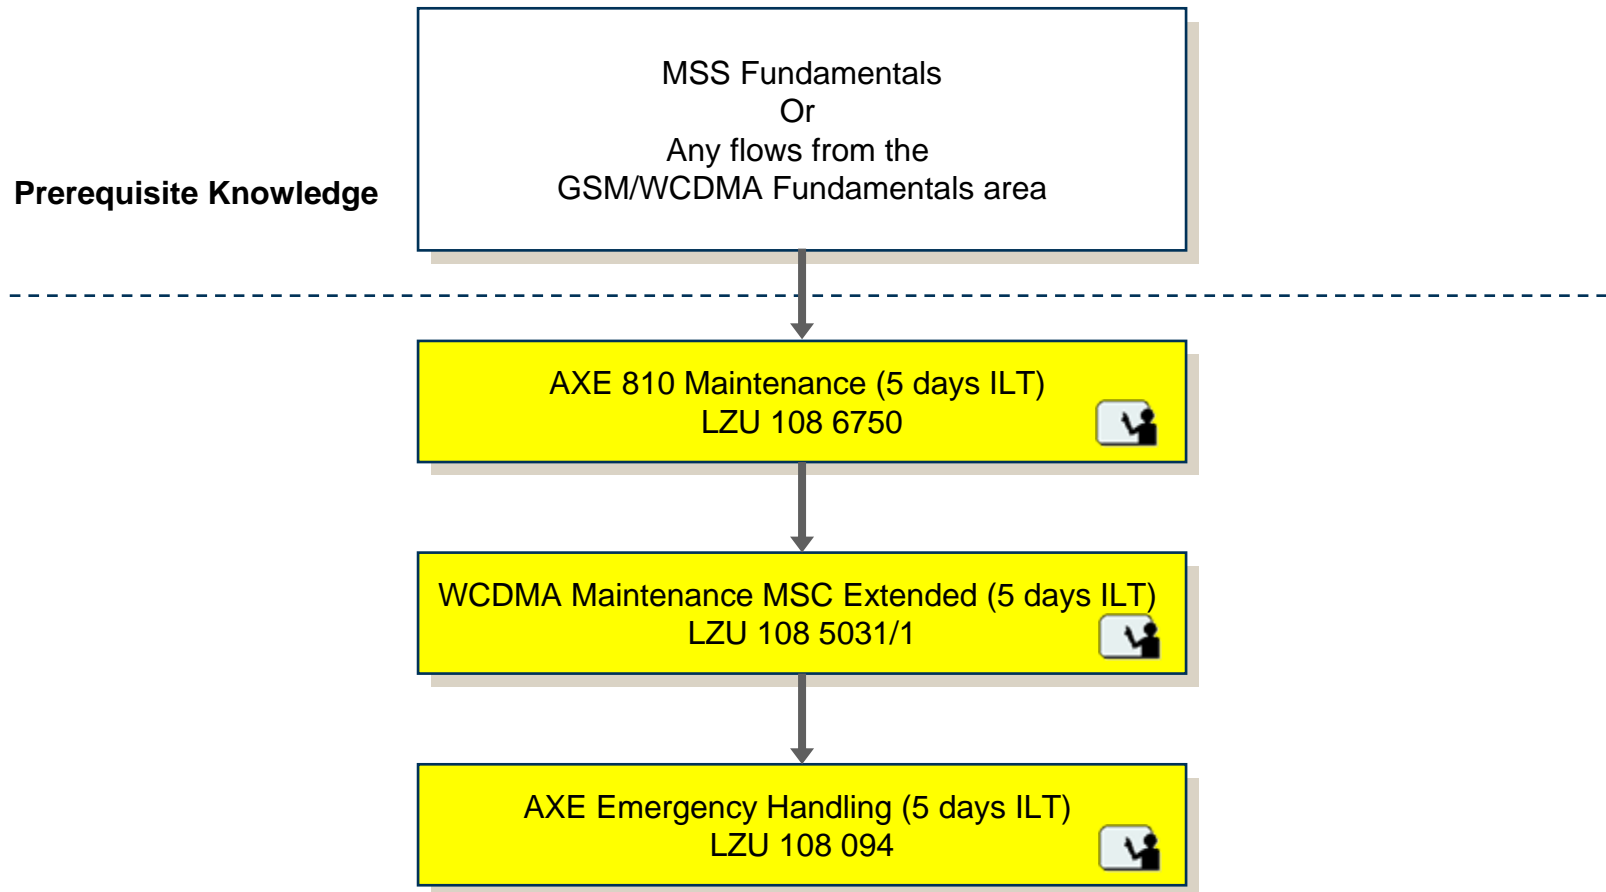

Prerequisite Knowledge

Basic AXE and IP knowledge

MSS R6.1 Survey (2 day ILT)
LZU 108 8004

MSC/MSC-S/
MSC-S BC

Integrated Site 3.1 Fundamentals

Prerequisite Knowledge

Basic AXE and IP knowledge

Integrated Site 3.1 Overview (1 day ILT)
LZU 108 7566

Only for
MSC-S BC

MSC-S R14.1 Blade Cluster Fundamentals

Prerequisite Knowledge

MSS R6.1 Survey LZU108 8004
Recommended
IS 3.1 Overview LZU108 7566

MSC-S R14.1 Blade Cluster Overview (1 day ILT)
LZU 108 8003

Maintenance

GSM MSC/MSC-S Maintenance Flow

WCDMA MSC/MSC-S Maintenance Flow

MSS R6.1

Network Operation and Configuration

APZ 212 Operation

Prerequisite Knowledge

WCDMA AXE Operation LZU 108 5024/1 or
GSM AXE Operation LZU 108 5024/2 or
AXE Operation and Configuration LZU 108 6145 or
Knowledge and experience in working with older
versions of APZ

APZ 212 50 Operation Delta (2 days ILT)
LZU 108 6526

APZ 212 55 Operation & Maintenance (3 days ILT)
LZU 108 6847

APZ 212 60 Operation & Maintenance (2 days ILT)
LZU 108 7561

APG43 Delta

Prerequisite Knowledge