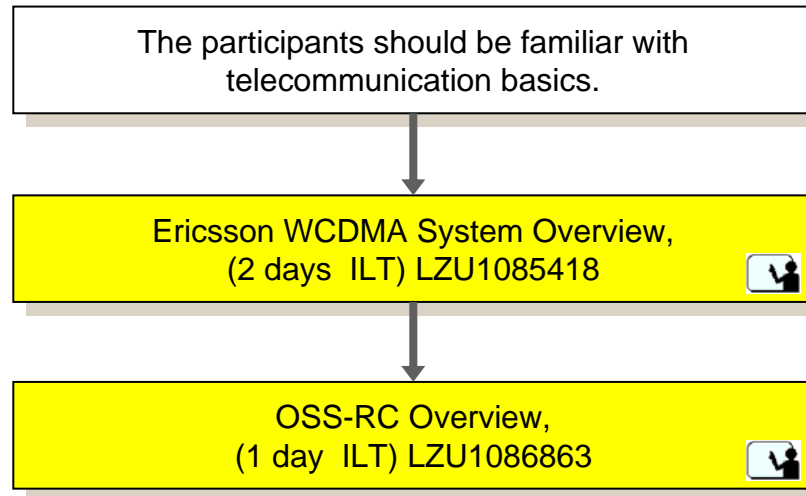

IP Quality of Service and MPLS (2 days ILT)
LZU 108 7716

IP Security (2 days ILT)
LZU 108 7717

IPv6 Fundamentals

Prerequisite Knowledge

GSM Network Fundamentals

WCDMA Network Fundamentals

MSS R6.1 Fundamentals

Prerequisite Knowledge

Basic AXE and IP knowledge

MSS R6.1 Survey (2 day ILT)
LZU 108 8004

MSC/MSC-S/
MSC-S BC

Integrated Site 3.1 Fundamentals

Prerequisite Knowledge

Basic AXE and IP knowledge

Integrated Site 3.1 Overview (1 day ILT)
LZU 108 7566