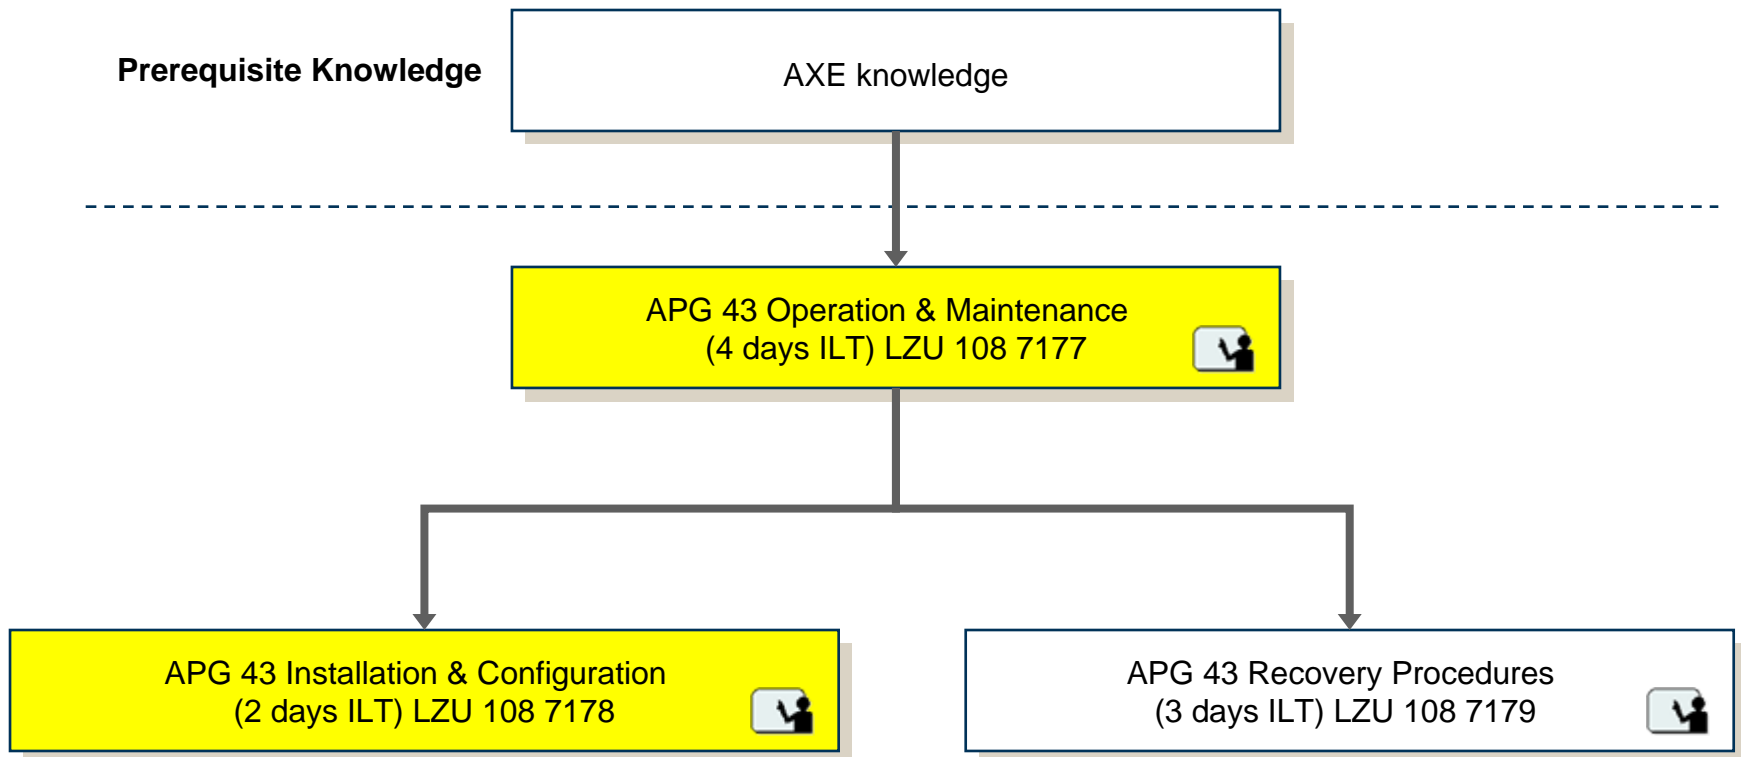

APG 43 Node Operation & Configuration