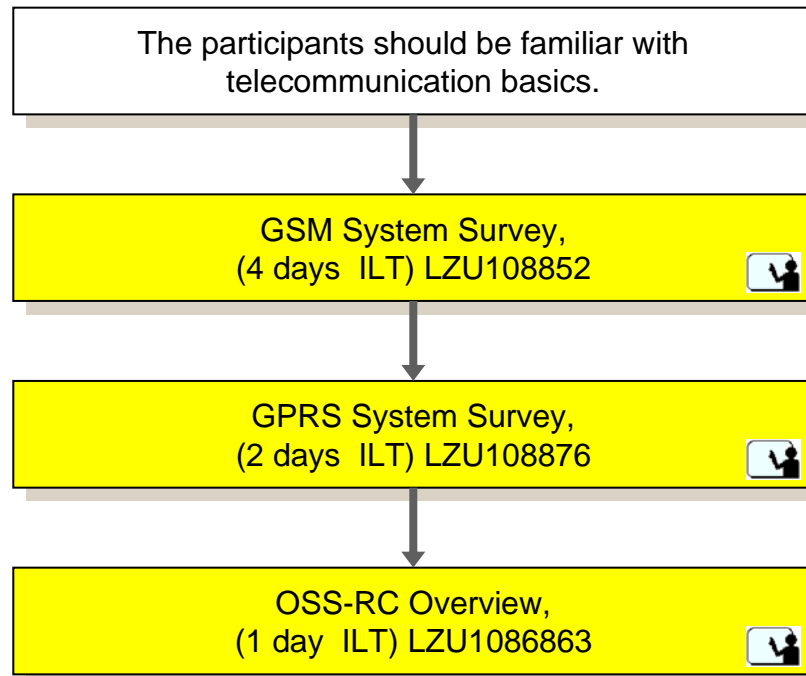

IP Quality of Service and MPLS (2 days ILT)
LZU 108 7716

IP Security (2 days ILT)
LZU 108 7717

IPv6 Fundamentals

Prerequisite Knowledge

GSM Network Fundamentals

WCDMA Network Fundamentals

MSS R6.1 Fundamentals

Prerequisite Knowledge

Basic AXE and IP knowledge

MSS R6.1 Survey (2 day ILT)
LZU 108 8004

MSC/MSC-S/
MSC-S BC

Integrated Site 3.1 Fundamentals

Prerequisite Knowledge

Basic AXE and IP knowledge

Integrated Site 3.1 Overview (1 day ILT)
LZU 108 7566