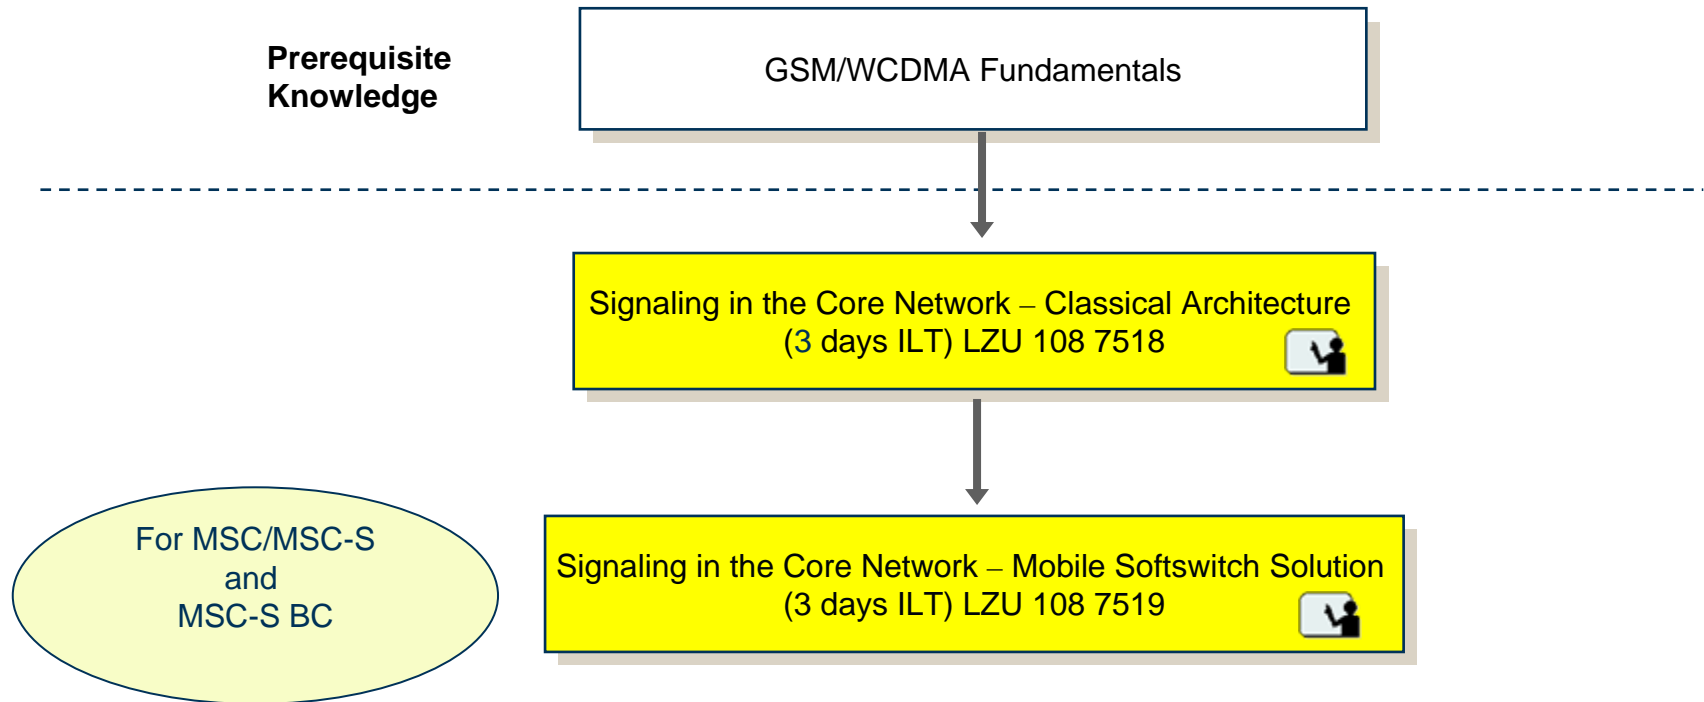

MSS R6.1 Signaling