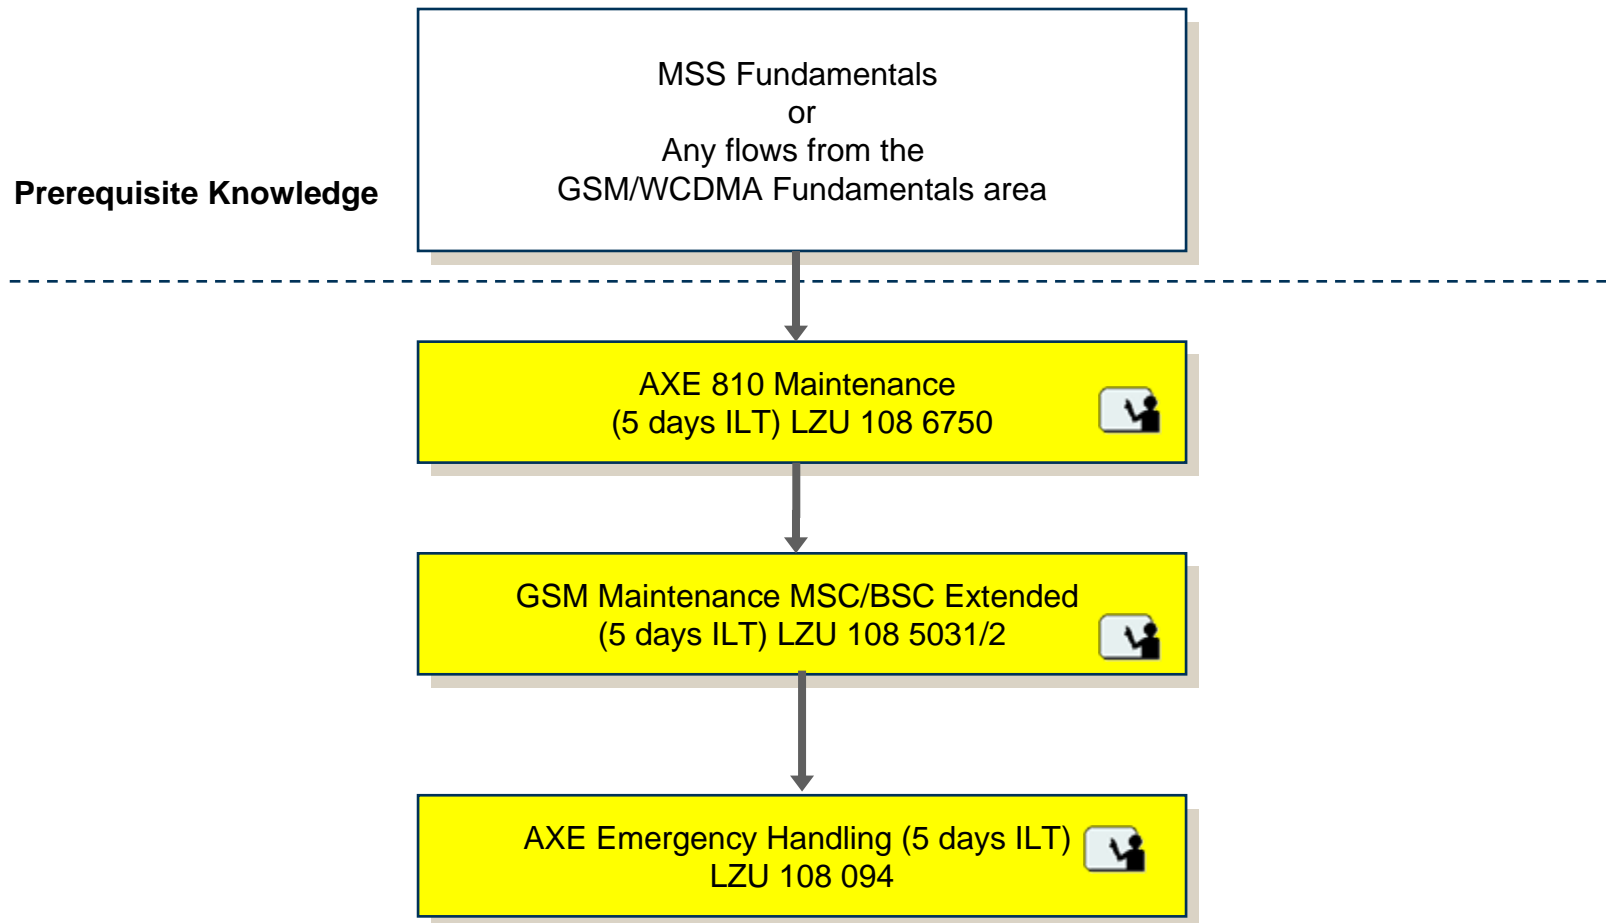

Prerequisite Knowledge

Basic AXE and IP knowledge

MSS R6.1 Survey (2 day ILT)
LZU 108 8004

MSC/MSC-S/
MSC-S BC

Integrated Site 3.1 Fundamentals

Prerequisite Knowledge

Basic AXE and IP knowledge

Integrated Site 3.1 Overview (1 day ILT)
LZU 108 7566

Only for
MSC-S BC

MSC-S R14.1 Blade Cluster Fundamentals

Prerequisite Knowledge

MSS R6.1 Survey LZU108 8004
Recommended
IS 3.1 Overview LZU108 7566

MSC-S R14.1 Blade Cluster Overview (1 day ILT)
LZU 108 8003

Maintenance

GSM MSC/MSC-S Maintenance Flow

WCDMA MSC/MSC-S Maintenance Flow

MSS R6.1

Network Operation and Configuration

APZ 212 Operation

Prerequisite Knowledge

WCDMA AXE Operation LZU 108 5024/1 or
GSM AXE Operation LZU 108 5024/2 or
AXE Operation and Configuration LZU 108 6145 or
Knowledge and experience in working with older
versions of APZ

APZ 212 50 Operation Delta (2 days ILT)
LZU 108 6526

APZ 212 55 Operation & Maintenance (3 days ILT)
LZU 108 6847

APZ 212 60 Operation & Maintenance (2 days ILT)
LZU 108 7561

APG43 Delta

Prerequisite Knowledge