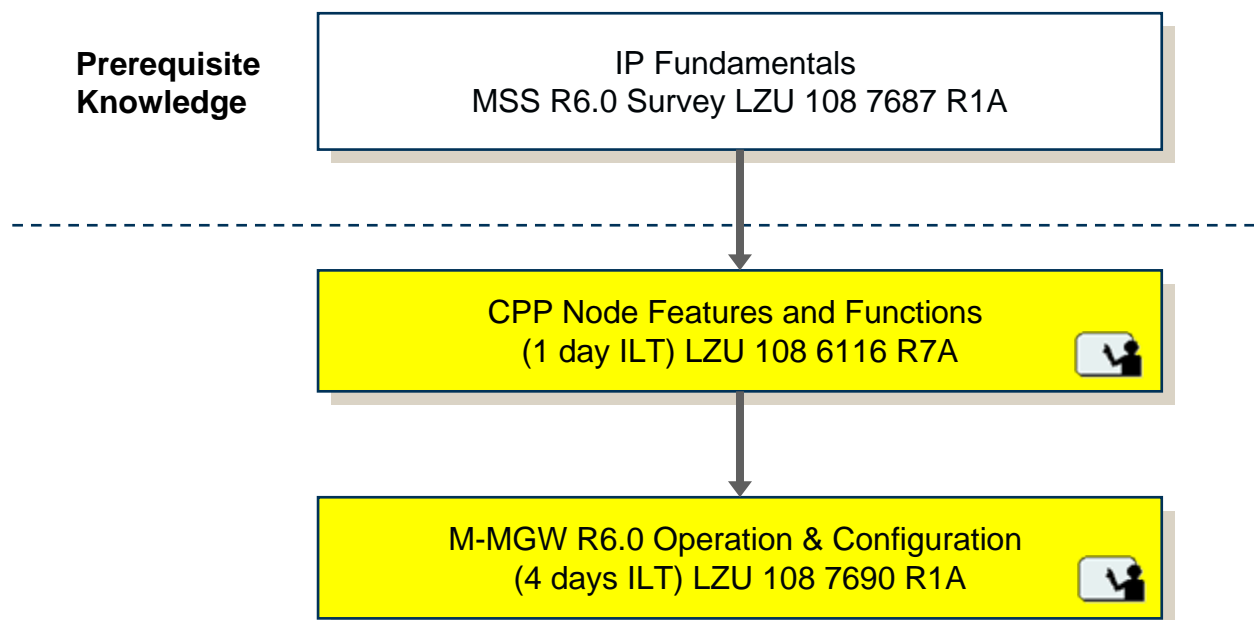

MSC-S R14.0 Blade Cluster Operation & Configuration

Note: Ericsson Education offers completing the competence development of the operator in the area of operating MSC or MSC-S by delivering a Structured Knowledge Transfer (SKT) service on-site. For more information on SKT please refer to

<http://www.ericsson.com/products/services/training/skt.shtml>

APZ 212 60 Operation

**Prerequisite
Knowledge**

MSC-S R14.0 Blade Cluster Operation & Configuration
or
MSC-S R14.0 Blade Cluster Delta

APZ 212 60 Operation & Maintenance (2 days ILT)
LZU 108 7561 R1A 

Mobile Media Gateway (M-MGW) R6 Operation and Configuration

APG 43 Operation & Configuration

MSS R6 Signaling

MSS SIGTRAN Introduction

Prerequisite Knowledge

Competence in SS7 signaling and configuring signaling in an MSC/MSC-S or HLR node.