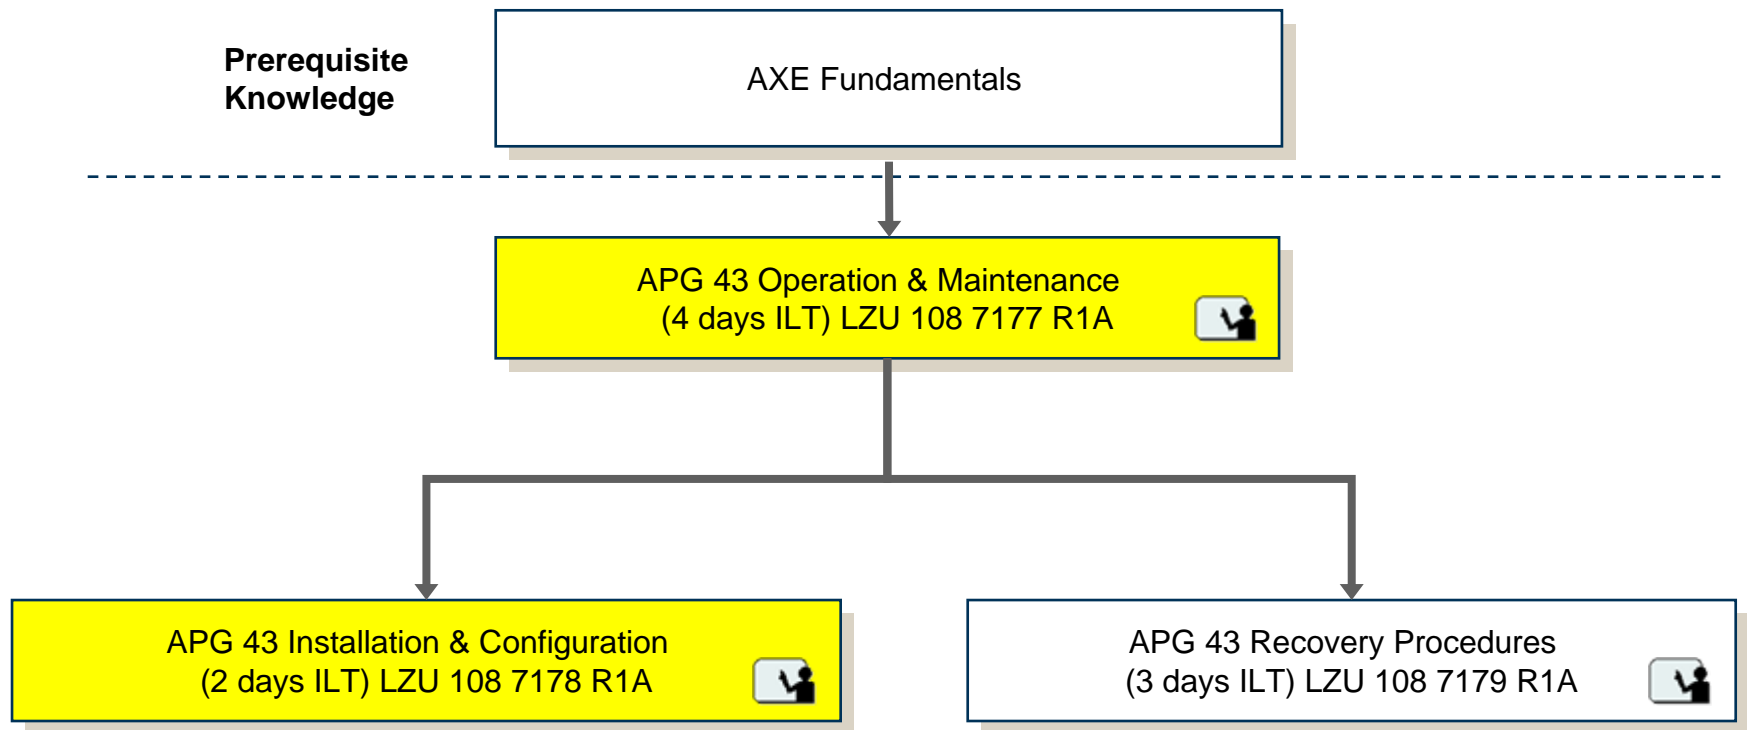

<http://www.ericsson.com/products/services/training/skt.shtml>

APZ 212 60 Operation

**Prerequisite
Knowledge**

MSC-S R14.0 Blade Cluster Operation & Configuration
or
MSC-S R14.0 Blade Cluster Delta

APZ 212 60 Operation & Maintenance (2 days ILT)
LZU 108 7561 R1A 

Mobile Media Gateway (M-MGW) R6 Operation and Configuration

APG 43 Operation & Configuration

MSS R6 Signaling

MSS SIGTRAN Introduction

Prerequisite Knowledge

Competence in SS7 signaling and configuring signaling in an MSC/MSC-S or HLR node.