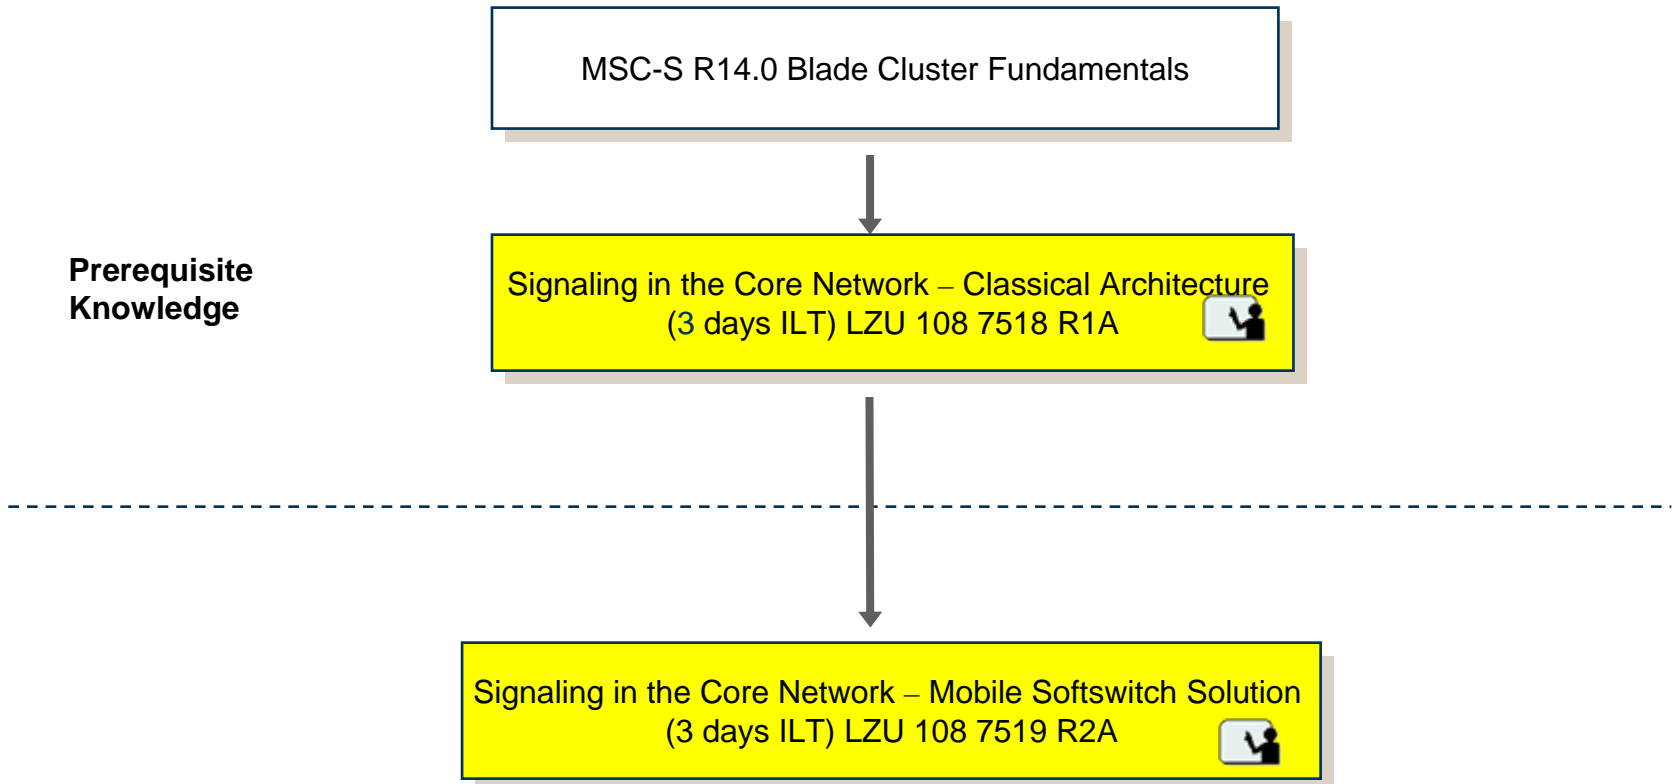

<http://www.ericsson.com/products/services/training/skt.shtml>

APZ 212 60 Operation

**Prerequisite
Knowledge**

MSC-S R14.0 Blade Cluster Operation & Configuration
or
MSC-S R14.0 Blade Cluster Delta

APZ 212 60 Operation & Maintenance (2 days ILT)
LZU 108 7561 R1A 

Mobile Media Gateway (M-MGW) R6 Operation and Configuration

APG 43 Operation & Configuration

MSS R6 Signaling

MSS SIGTRAN Introduction

Prerequisite Knowledge

Competence in SS7 signaling and configuring signaling in an MSC/MSC-S or HLR node.