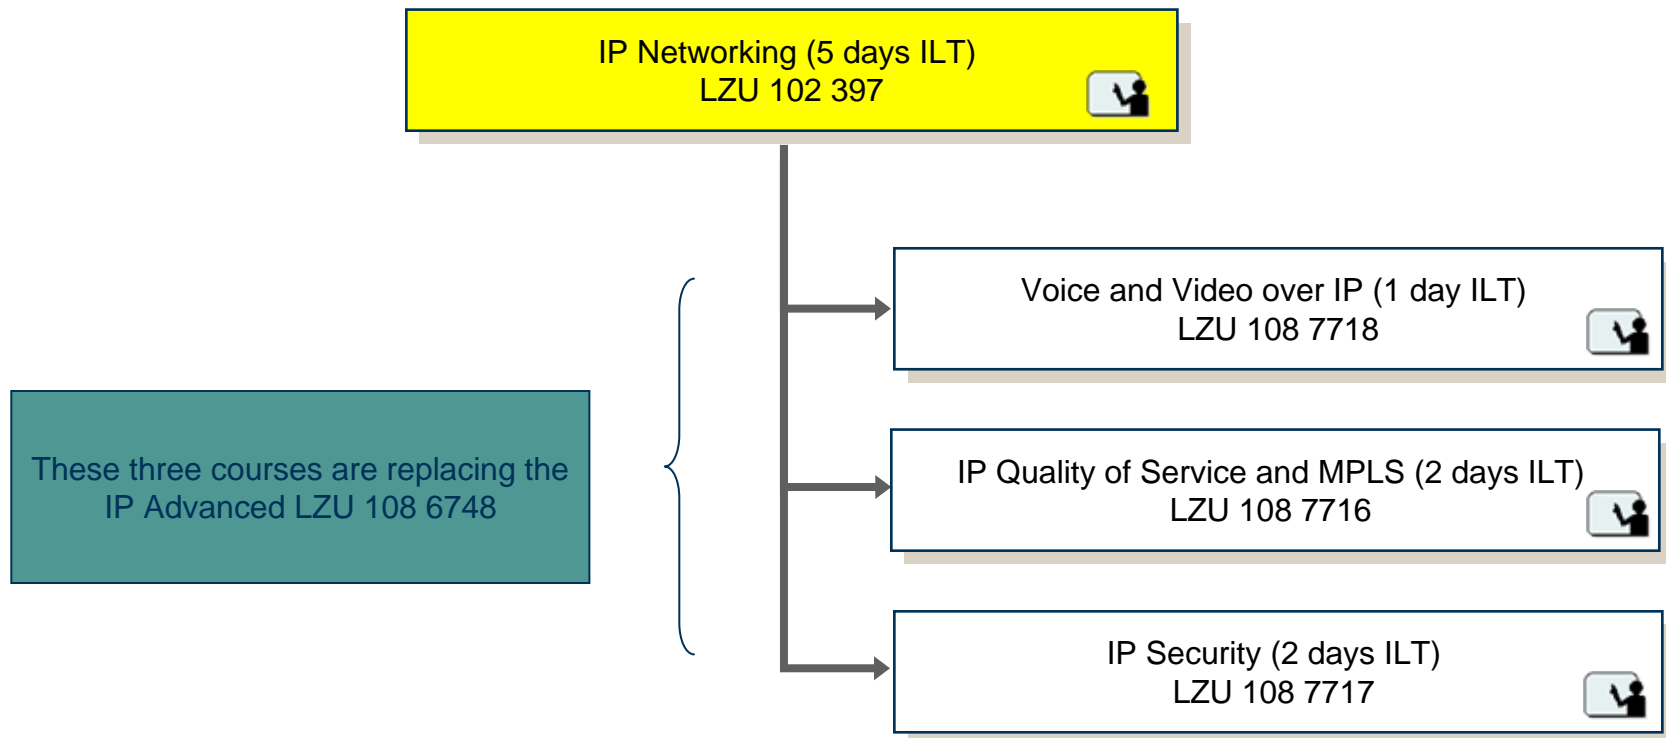

Mobile Softswitch Solution (MSS) R6.0

Training Programs

Datacom Fundamentals

- FUNDAMENTALS -

IP Fundamentals

ATM Fundamentals

**Prerequisite
Knowledge**

IP Fundamentals

ATM & IP over ATM (3 days ILT)
LZU 108 6129 R1A

GSM / WCDMA / MSS - FUNDAMENTALS -

GSM Network Fundamentals

WCDMA Network Fundamentals

Mobile Softswitch Solution Fundamentals

Prerequisite Knowledge

Basic Telecommunication Knowledge