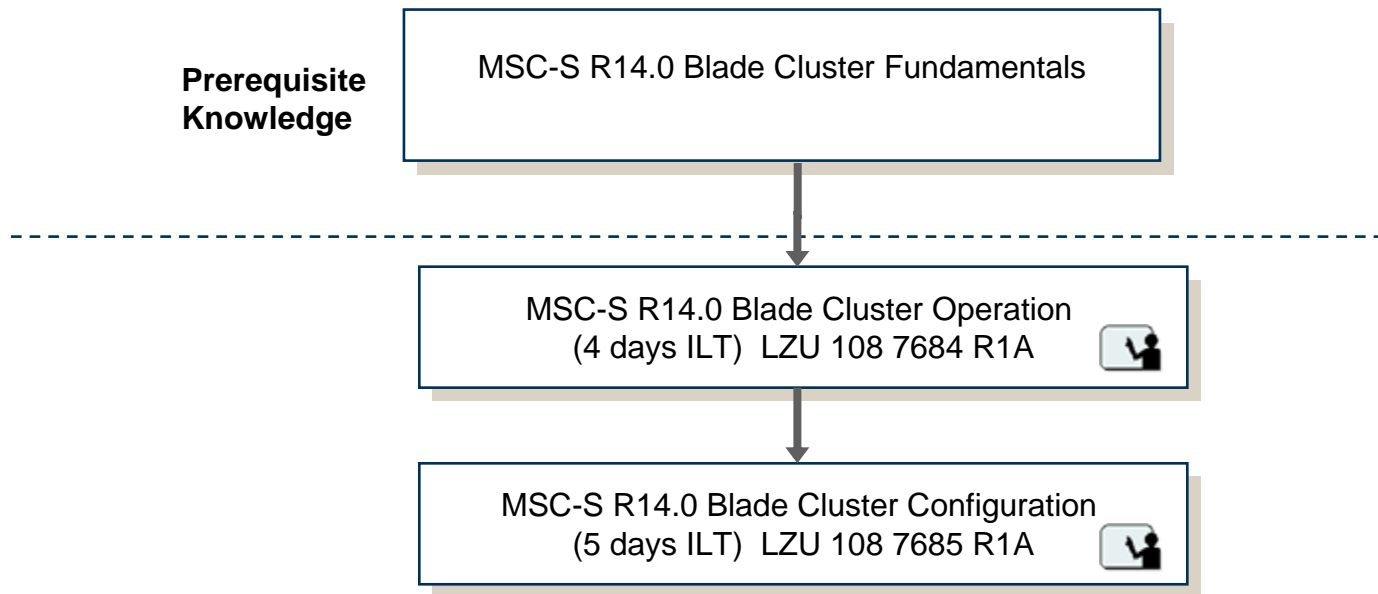

MSC-S R14.0 Blade Cluster Operation & Configuration

Note: Ericsson Education offers completing the competence development of the operator in the area of operating MSC or MSC-S by delivering a Structured Knowledge Transfer (SKT) service on-site. For more information on SKT please refer to

<http://www.ericsson.com/products/services/training/skt.shtml>