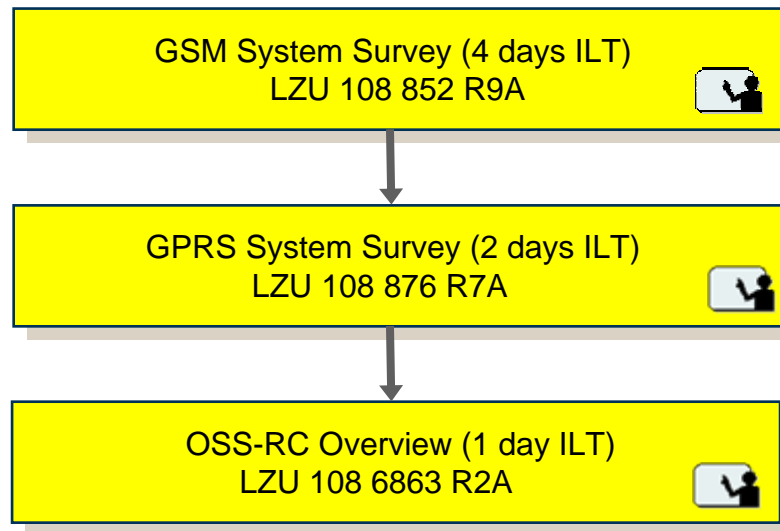

Mobile Softswitch Solution (MSS) R6.0

Training Programs

Datacom Fundamentals

- FUNDAMENTALS -

IP Fundamentals

ATM Fundamentals

**Prerequisite
Knowledge**

IP Fundamentals

ATM & IP over ATM (3 days ILT)
LZU 108 6129 R1A

GSM / WCDMA / MSS - FUNDAMENTALS -

GSM Network Fundamentals

WCDMA Network Fundamentals

Mobile Softswitch Solution Fundamentals

Prerequisite Knowledge

Basic Telecommunication Knowledge