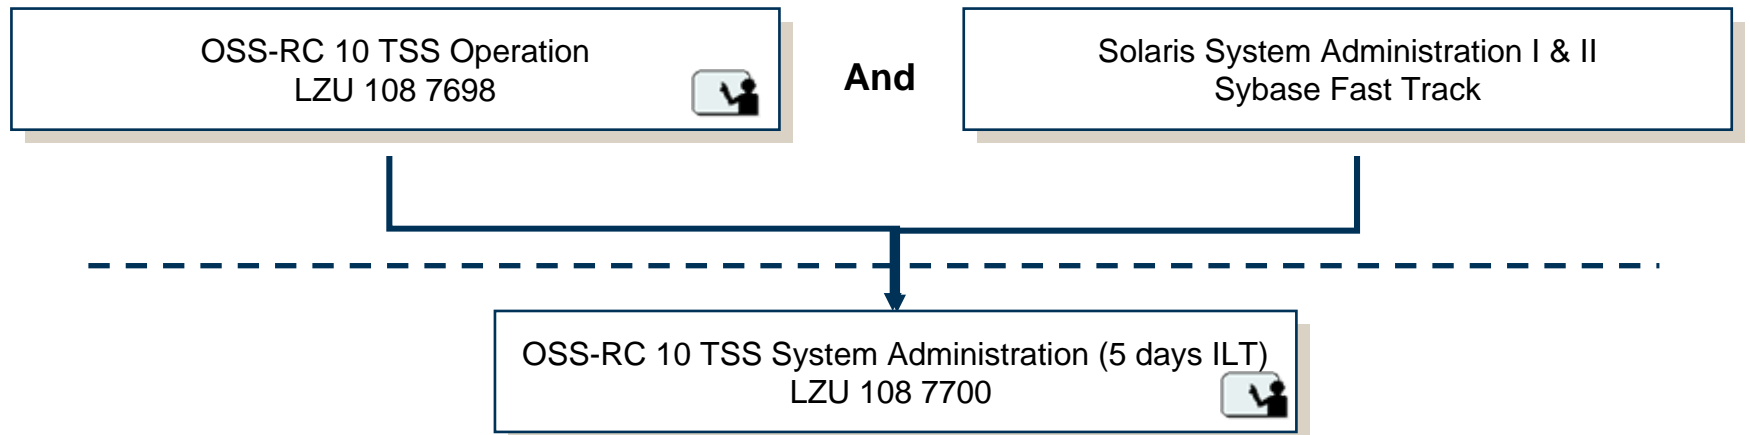

OSS-RC 10 TSS System Administration

Prerequisite Knowledge