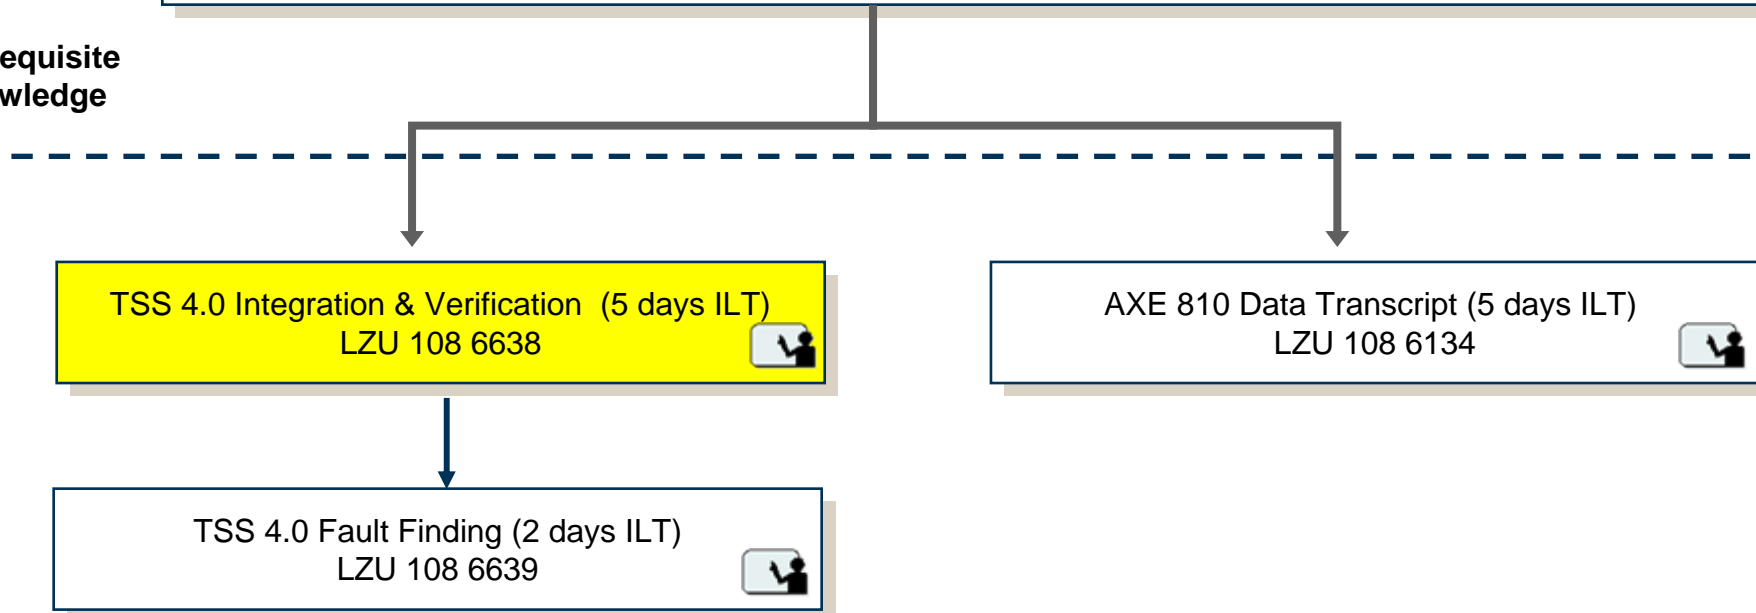

TSS 4.0 Network Configuration

TSS Introduction LZU 108 6637, AXE Operation & Configuration LZU 108 6145
and
IS 2.0 Overview LZU 108 7085,
IS 2.0 Operation & Config LZU 108 7086 and
IS MGw 2.0 Operation & Config LZU 108 7694

**Prerequisite
Knowledge**