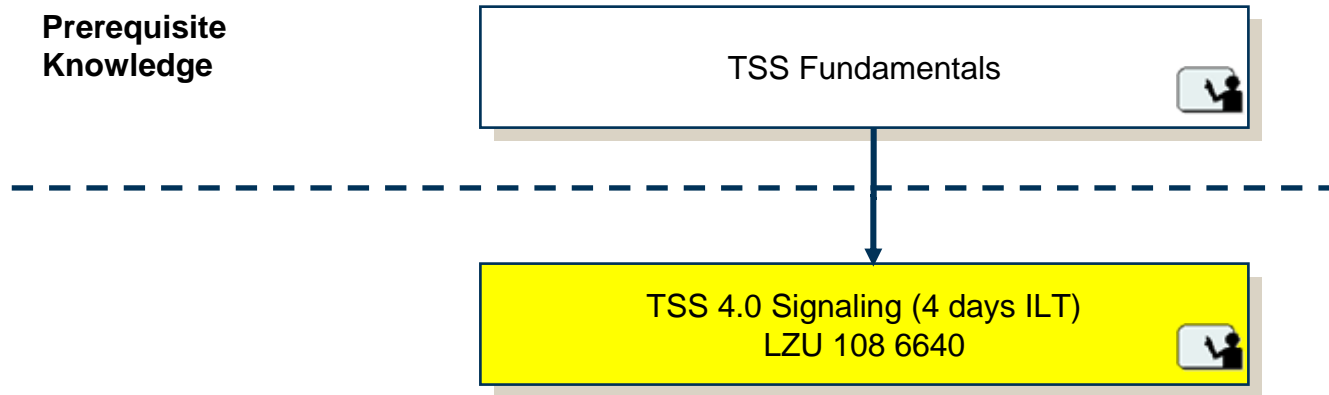

TSS Signaling Network Configuration