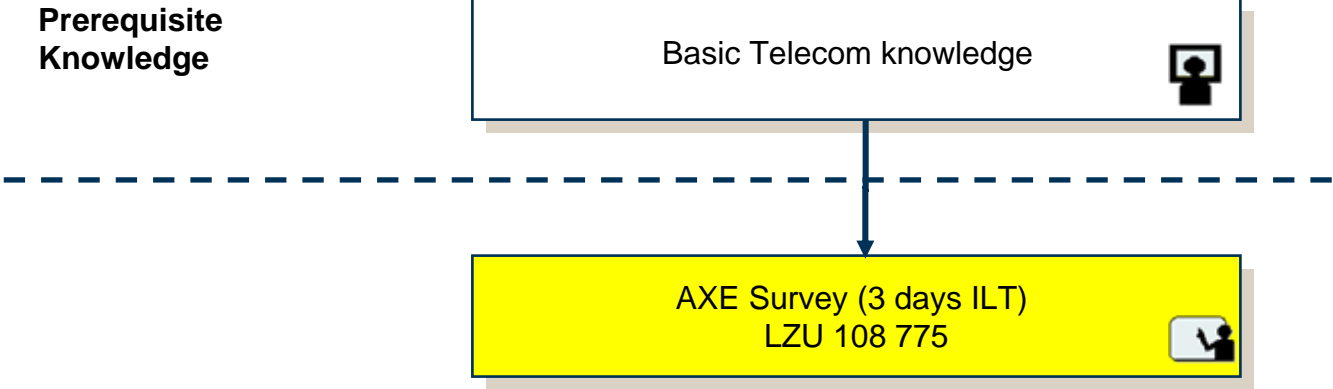

TSS 4.0

- Network Fundamentals -

IP Fundamentals

Prerequisite Knowledge

Basic IP knowledge

IP Networking (5 days ILT)
LZU 102 397

Voice and Video over IP (1 day ILT)
LZU 108 7718

IP Quality of Service and MPLS (2 days ILT)
LZU 108 7716

IP Security (2 days ILT)
LZU 108 7717

These three courses are replacing the
IP Advanced LZU 108 6748

AXE Fundamentals

Integrated Site 2.0 Fundamentals

TSS Fundamentals

TSS 4.0

- Network Management -

OSS-RC 10 TSS Operation