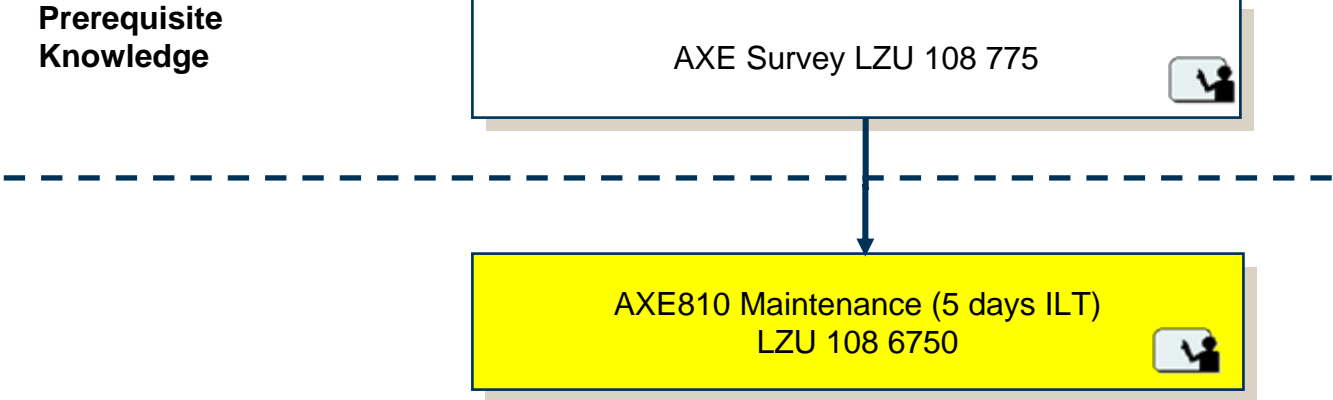

AXE Field Maintenance