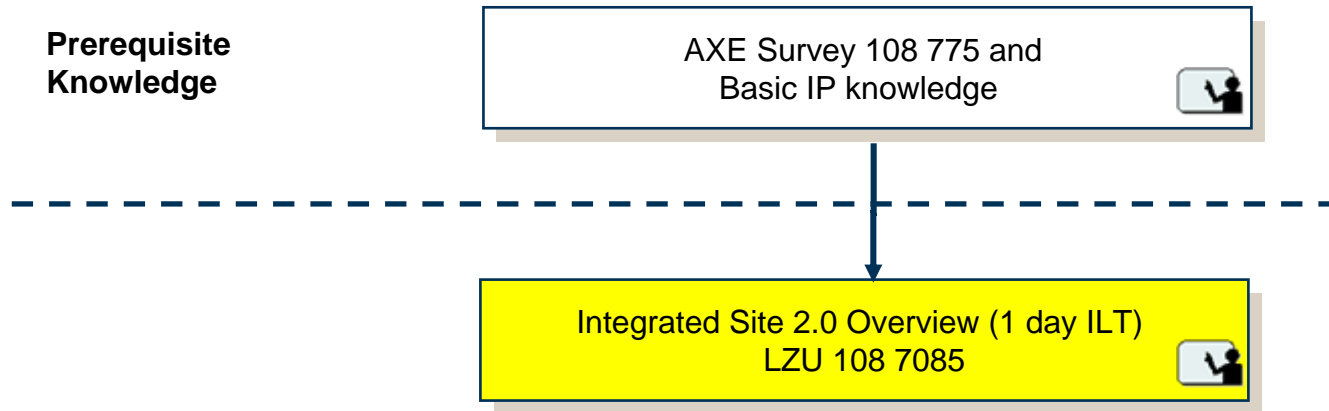

IP Security (2 days ILT)
LZU 108 7717

These three courses are replacing the
IP Advanced LZU 108 6748

AXE Fundamentals

Integrated Site 2.0 Fundamentals

TSS Fundamentals

TSS 4.0

- Network Management -

OSS-RC 10 TSS Operation