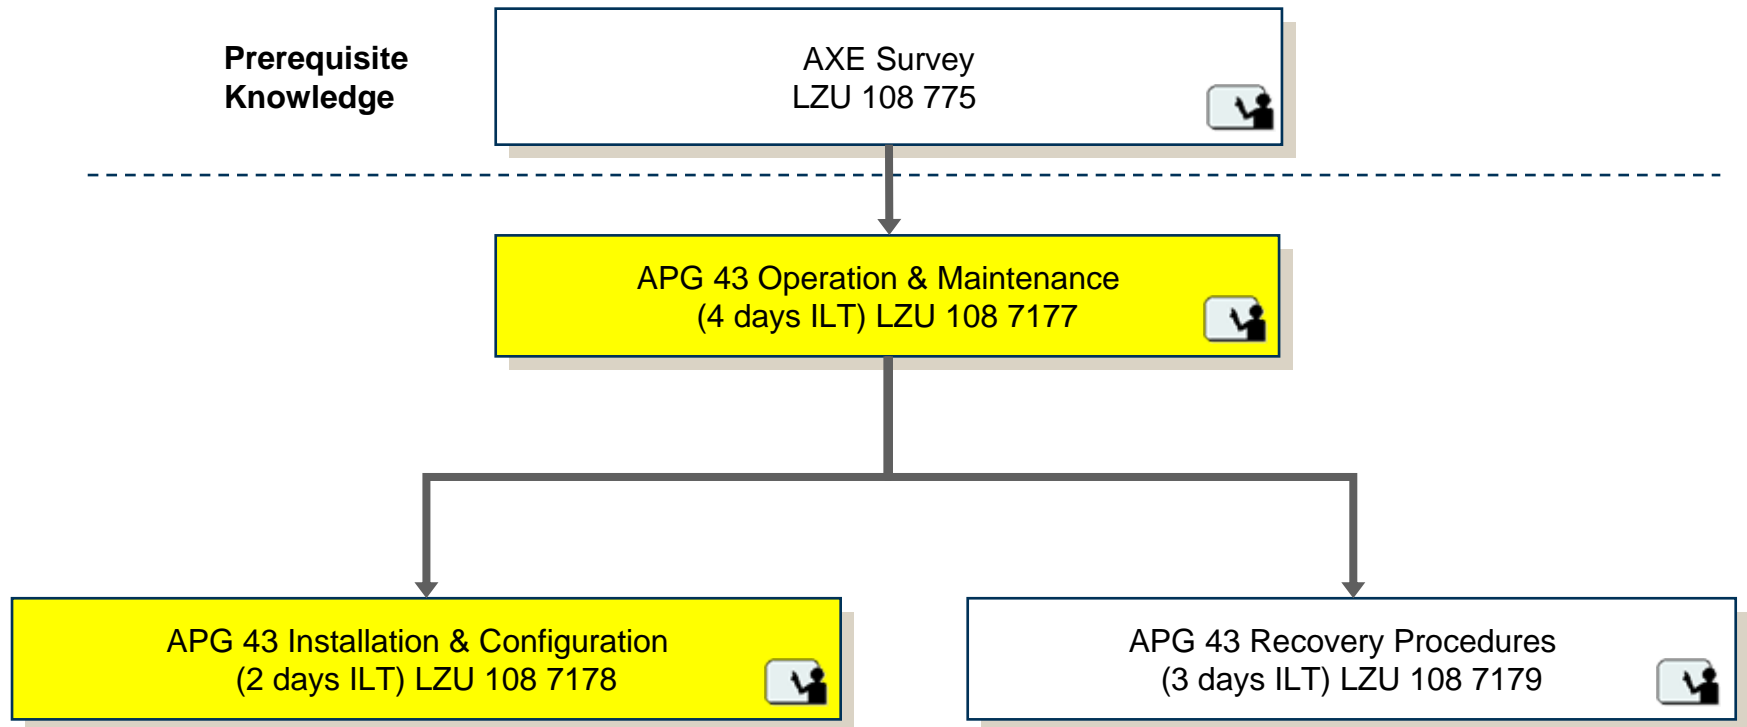

IS MGw 2.0 Operation and Configuration

**Prerequisite
Knowledge**

Integrated Site 2.0 Overview LZU108 7085
Integrated Site 2.0 Operation and Configuration
LZU 108 7086

IS MGw 2.0 Operation & Configuration (2 days ILT)
LZU 108 7694

AXE Operation & Configuration

**Prerequisite
Knowledge**

AXE Survey LZU 108 775

AXE Operation & Configuration (10 days ILT)
LZU 108 6145

APZ 212 60 Operation

**Prerequisite
Knowledge**

AXE Operation and Configuration
LZU 108 6145

APZ 212 60 Operation & Maintenance (2 days ILT)
LZU 108 7561

APG 43 Node Operation & Configuration

TSS Signaling Network Configuration

TSS 4.0 Network Configuration

TSS Introduction LZU 108 6637, AXE Operation & Configuration LZU 108 6145
and
IS 2.0 Overview LZU 108 7085,
IS 2.0 Operation & Config LZU 108 7086 and
IS MGw 2.0 Operation & Config LZU 108 7694