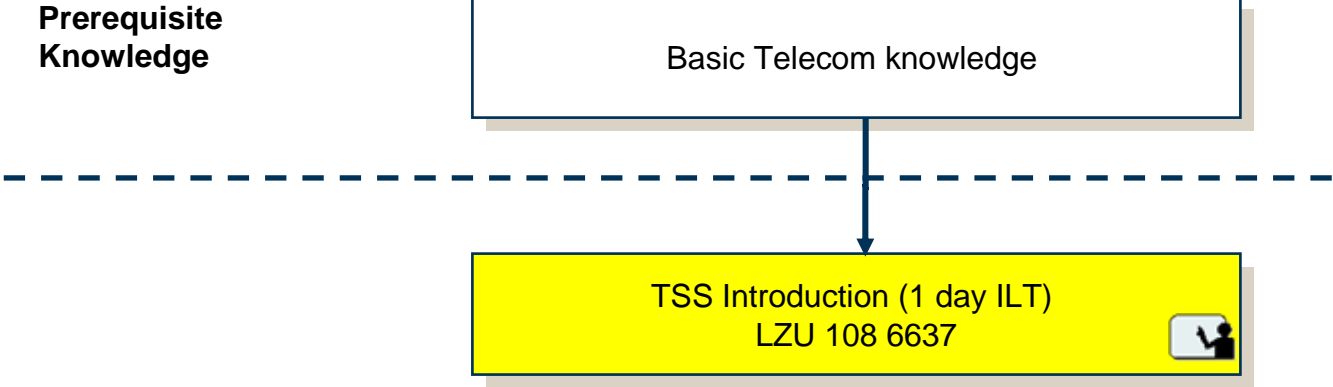

IP Security (2 days ILT)
LZU 108 7717

These three courses are replacing the
IP Advanced LZU 108 6748

AXE Fundamentals

Integrated Site 2.0 Fundamentals

TSS Fundamentals

TSS 4.0

- Network Management -

OSS-RC 10 TSS Operation