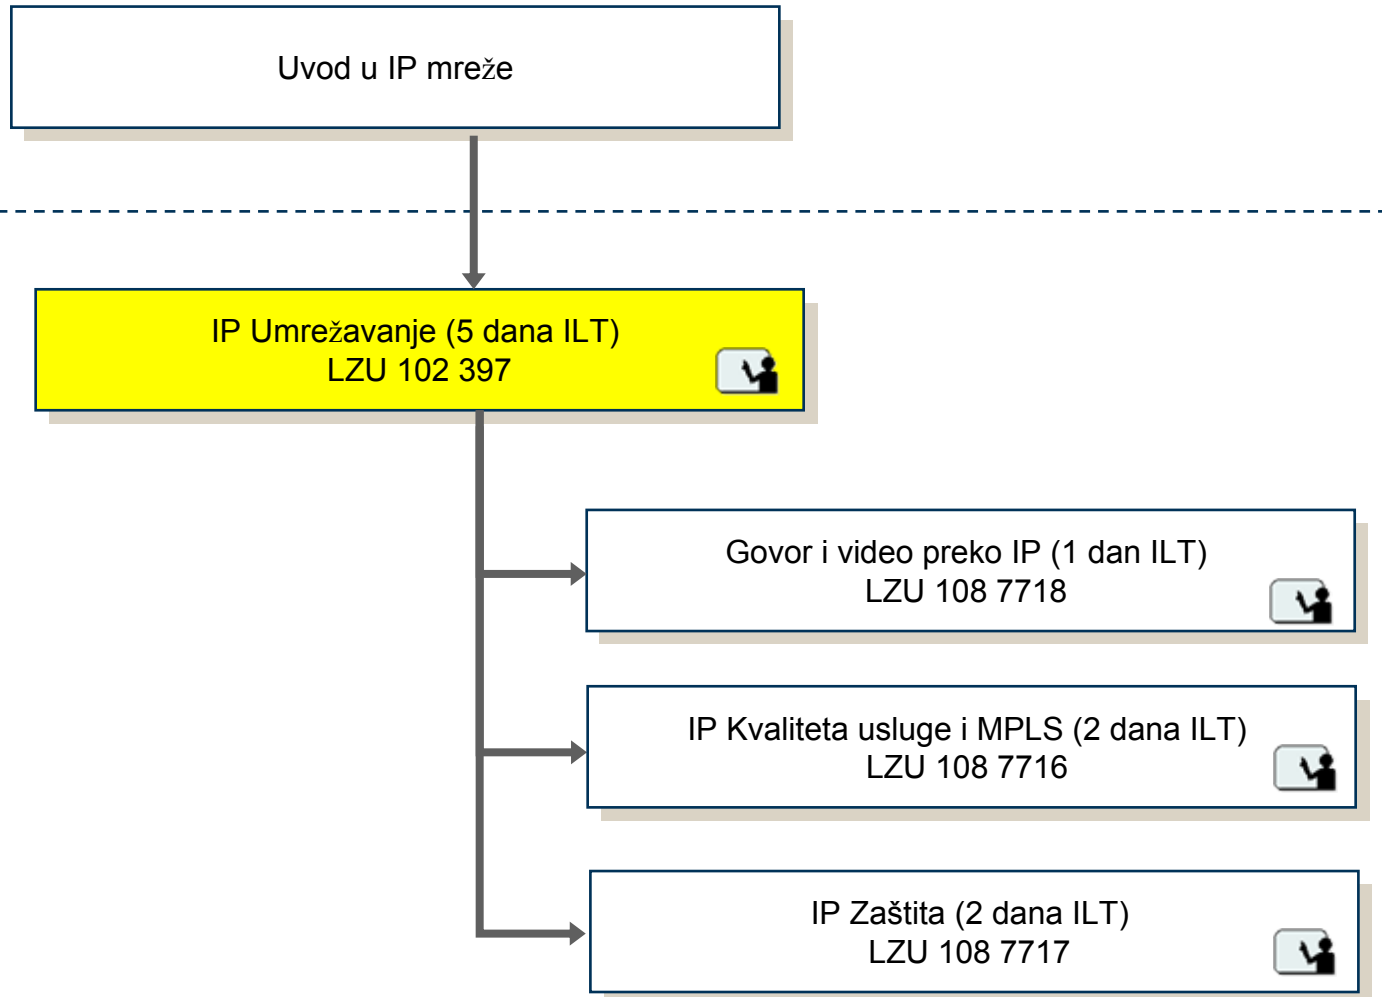

IP Osnove

Potrebno
predznanje