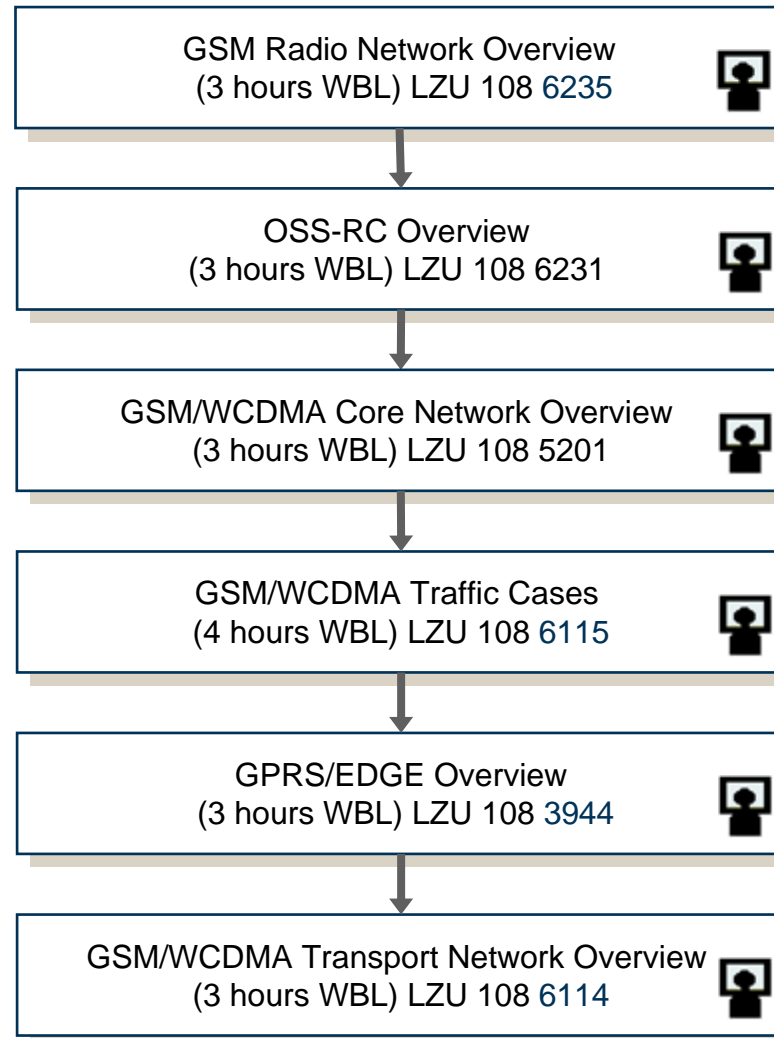

GSM BSS 07 GPRS/EDGE Signaling

OSS RC 5 Introduction

GSM RAN BSS 06 Feature Training

AXE Operation with OSS-RC 5

Supported Service Delivery Methods

| Icon | Delivery Method |
|---|----------------------------------|
|  | Instructor Led Training (ILT) |
|  | Seminar (SEM) |
|  | Workshop (WS) |
|  | Virtual Classroom Training (VCT) |
|  | Web Based Learning (WBL) |
|  | Short Article (SA) |
|  | Streaming Video (SV) |
|  | CD-ROM (CD) |

GSM RAN BSS 07

- DELTA TRAINING -

GSM RAN BSS 07 Delta Training

(FAB 102 2039 R1A)

GSM Network

- Fundamentals -

GSM Network Fundamentals,

Blended Training (FAB 102 1465 R2A)

GSM Network Fundamentals, WBL

(FAB 102 1947 R1A)

DATAACOM

FUNDAMENTALS

Introduction to IP Networks, WBL

(FAB 102 1313 R1A)

IP Fundamentals

(FAB 102 1314 R2A)