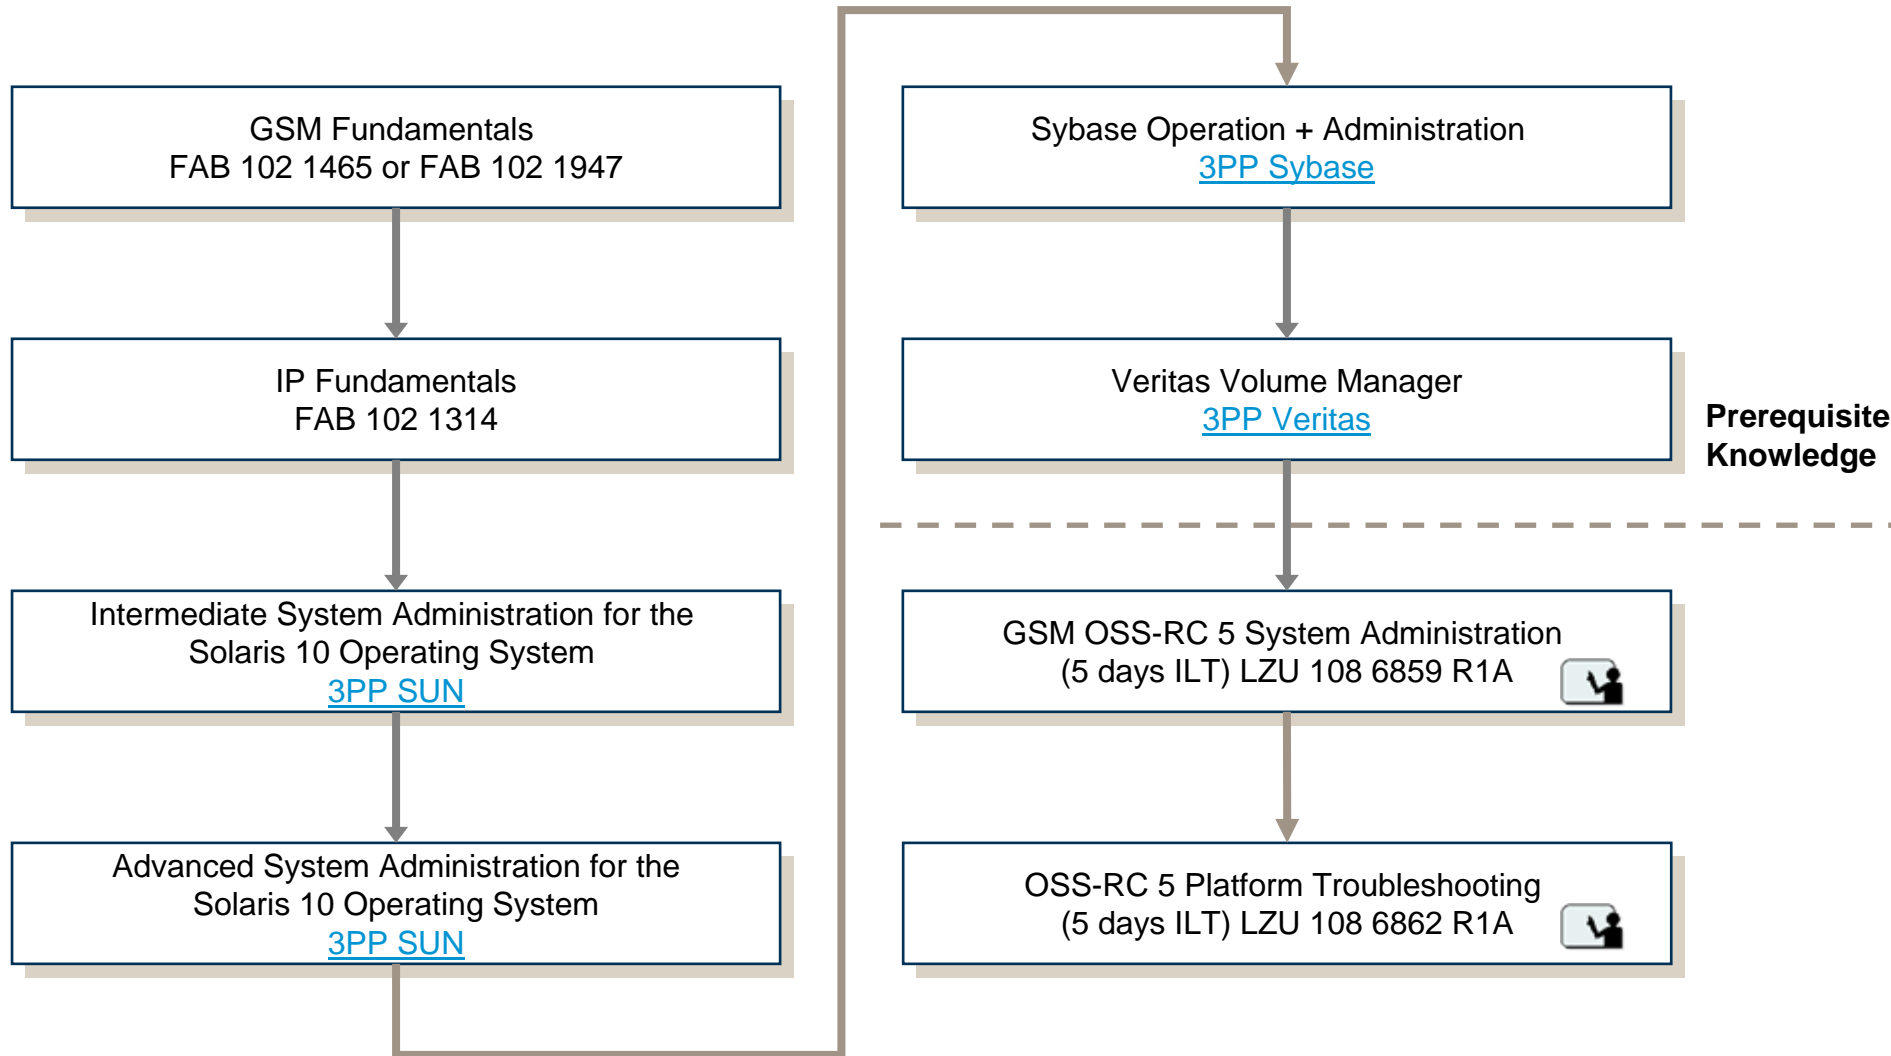

GSM Network Fundamentals
FAB 102 1465 R2A

GSM BSS 07 Statistics Introduction
(3 days ILT) LZU 108 6878 R1A

GSM BSS 07 Radio Network Optimization

(FAB 102 2045 R1A)

GSM BSS 07 / WCDMA P6 Optimization

(FAB 102 2046 R1A)

IS/IT Support

- System Administration -

GSM OSS RC 5 System Administration

(FAB 102 2047 R1A)

Related training packages

The following related training packages can be found at

http://www.ericsson.com/products/services/training/find_training.shtml