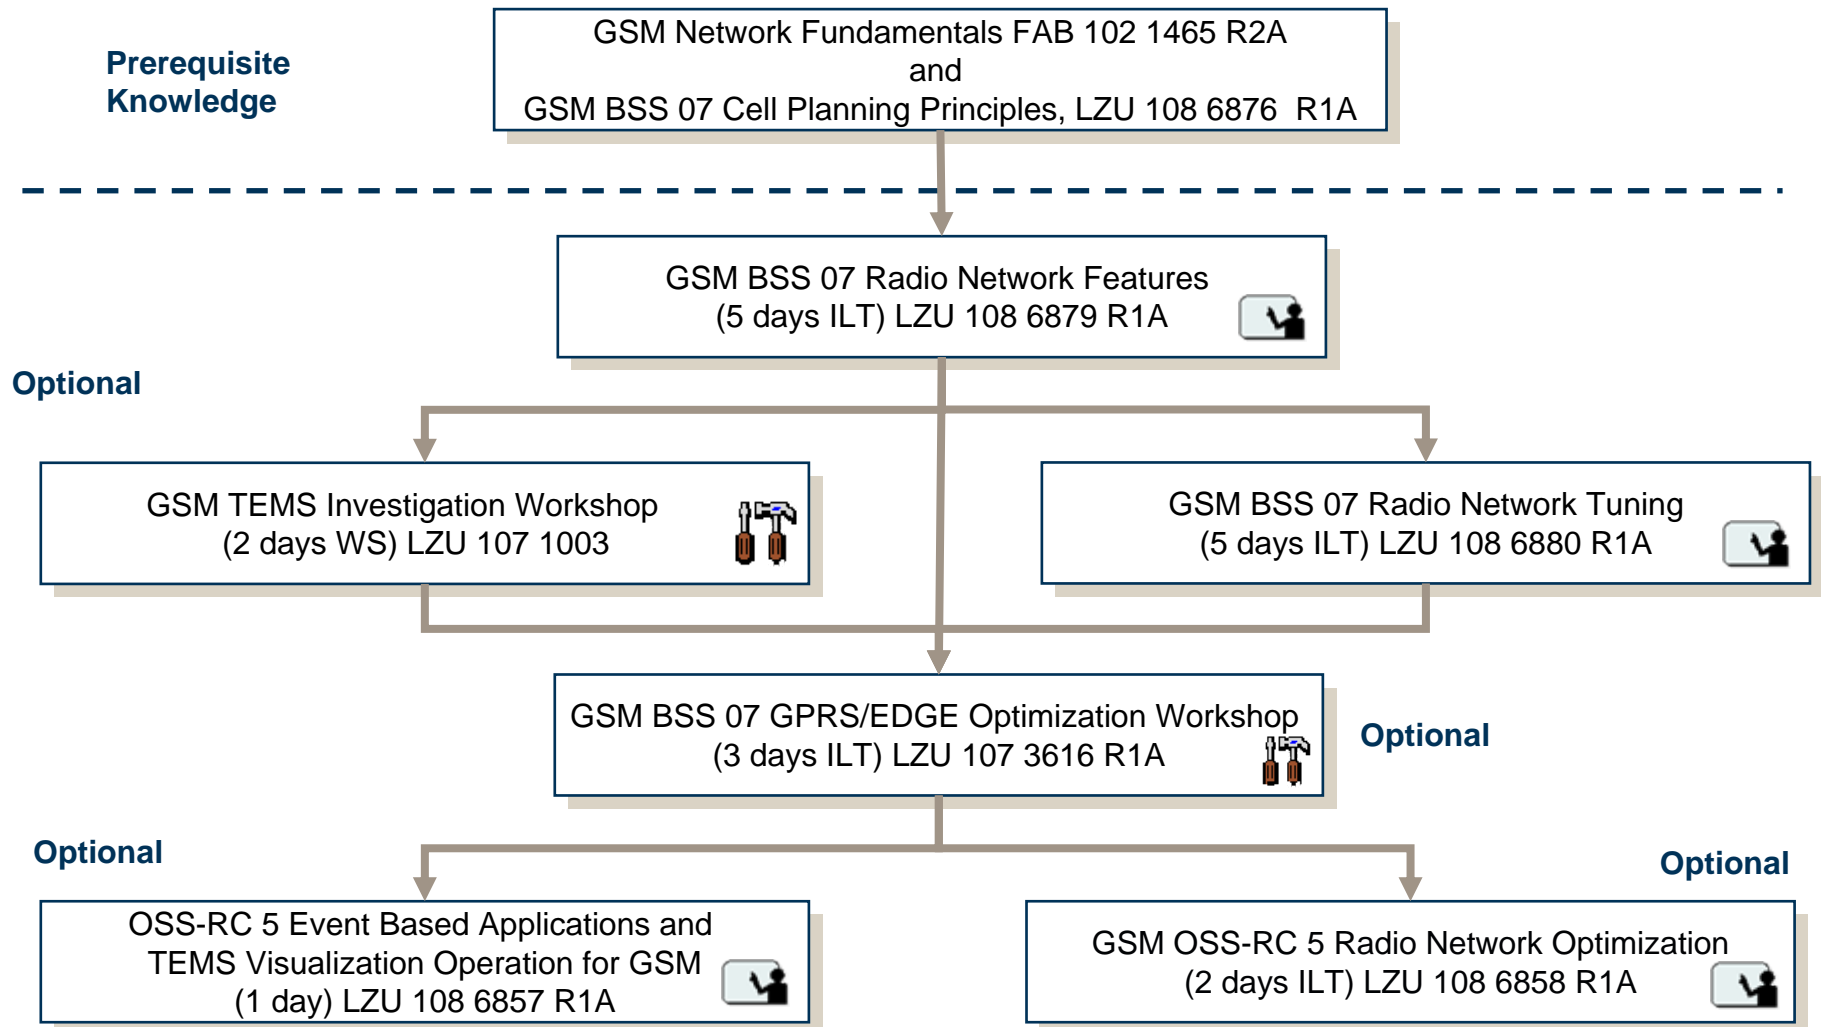

GSM TEMS Cell Planner Universal User
(3 days ILT) LZU 108 3886 R1A

GSM BSS 07 Cell Planning Workshop
(5 days ILT) LZU 107 3615 R1A

GSM BSS 07 Radio Network Statistics

(FAB 102 2044 R1A)

**Prerequisite
Knowledge**

GSM Network Fundamentals
FAB 102 1465 R2A

GSM BSS 07 Statistics Introduction
(3 days ILT) LZU 108 6878 R1A

GSM BSS 07 Radio Network Optimization

(FAB 102 2045 R1A)

GSM BSS 07 / WCDMA P6 Optimization

(FAB 102 2046 R1A)

IS/IT Support

- System Administration -

GSM OSS RC 5 System Administration

(FAB 102 2047 R1A)

Related training packages

The following related training packages can be found at

http://www.ericsson.com/products/services/training/find_training.shtml