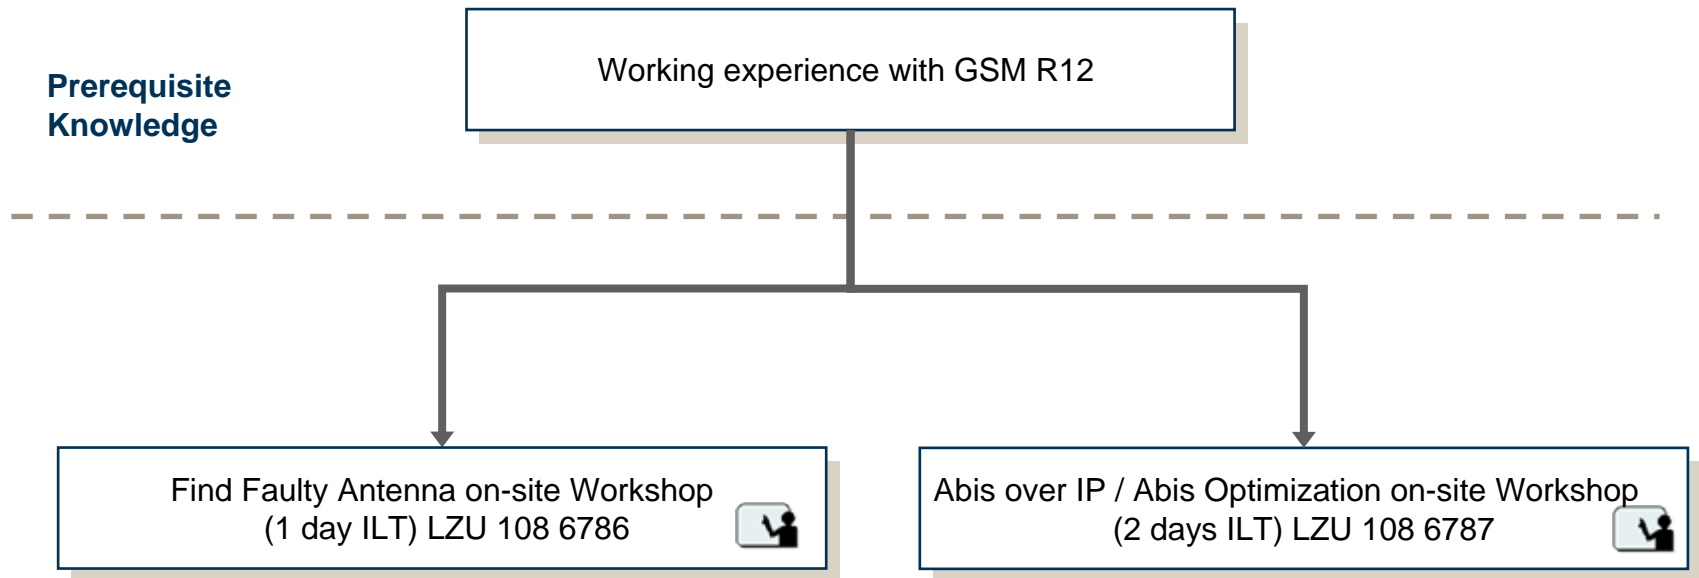

GSM RAN BSS 06 Feature Training

(FAB 102 1937 R1A)