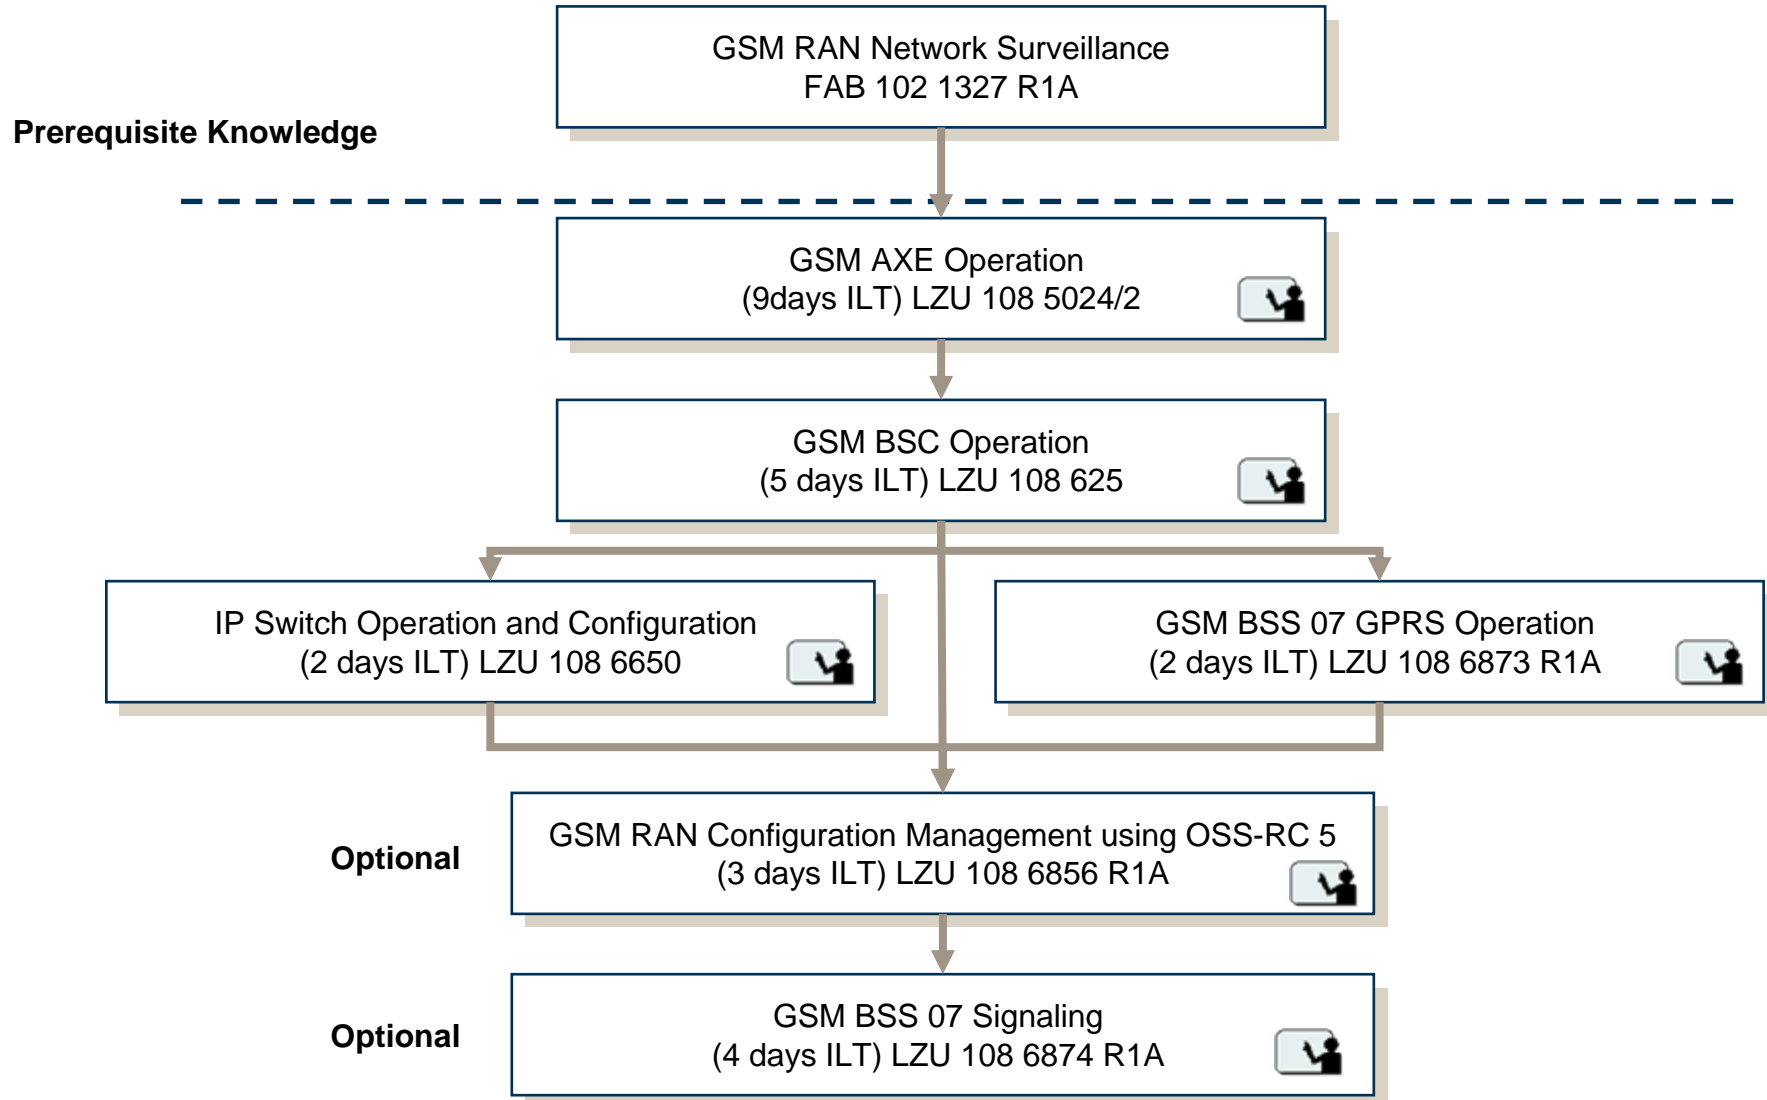

GSM BSC Operation & Configuration

(FAB 102 1320 R3A)