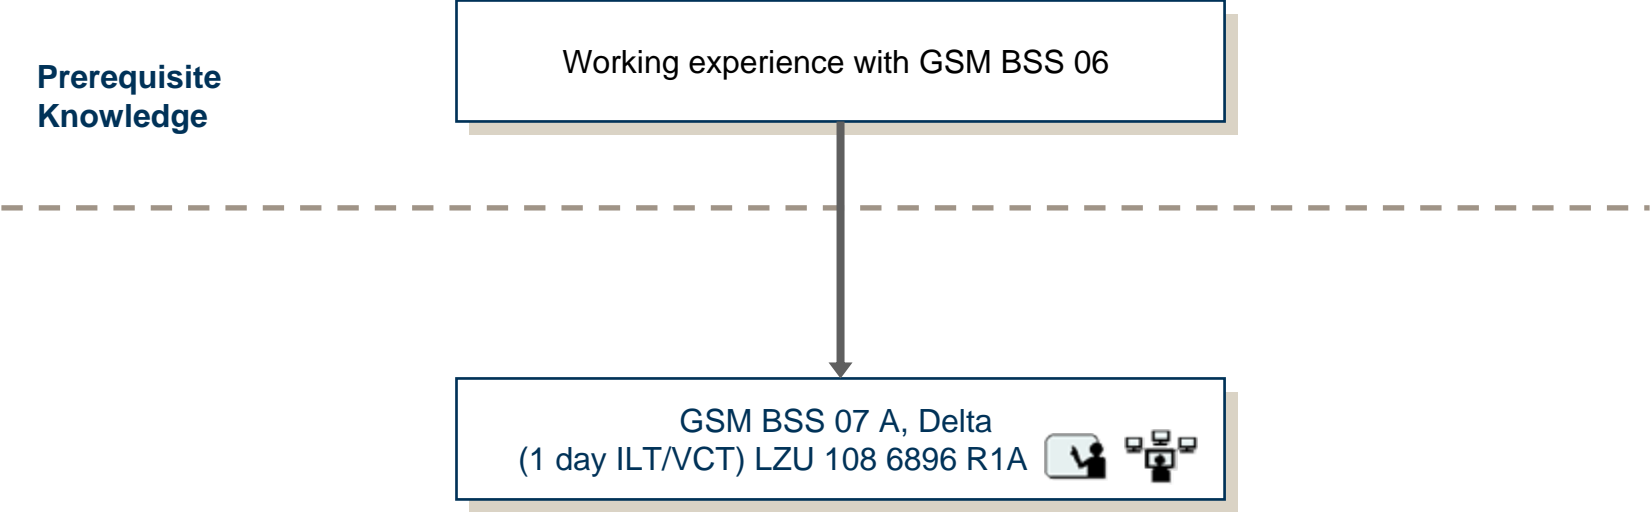

GSM RAN BSS 07 Delta Training

(FAB 102 2039 R1A)