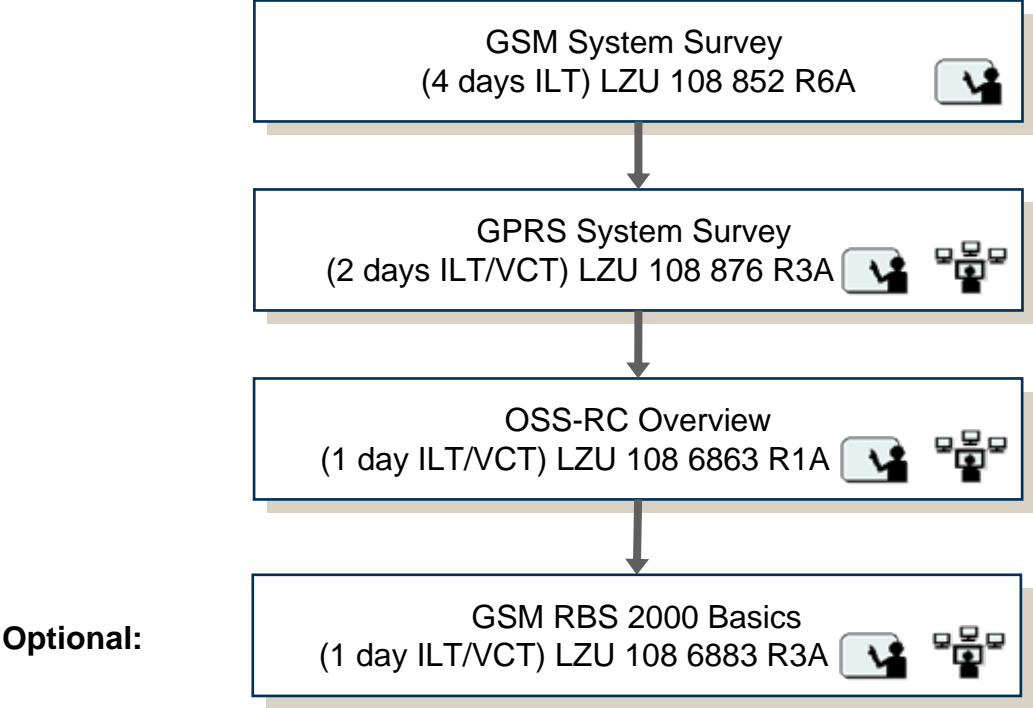

GSM BSS 07 GPRS/EDGE Signaling

OSS RC 5 Introduction

GSM RAN BSS 06 Feature Training

AXE Operation with OSS-RC 5

Supported Service Delivery Methods

| Icon | Delivery Method |
|---|----------------------------------|
|  | Instructor Led Training (ILT) |
|  | Seminar (SEM) |
|  | Workshop (WS) |
|  | Virtual Classroom Training (VCT) |
|  | Web Based Learning (WBL) |
|  | Short Article (SA) |
|  | Streaming Video (SV) |
|  | CD-ROM (CD) |

GSM RAN BSS 07

- DELTA TRAINING -

GSM RAN BSS 07 Delta Training

(FAB 102 2039 R1A)

GSM Network

- Fundamentals -

GSM Network Fundamentals,

Blended Training (FAB 102 1465 R2A)

GSM Network Fundamentals, WBL

(FAB 102 1947 R1A)

DATAACOM

FUNDAMENTALS

Introduction to IP Networks, WBL

(FAB 102 1313 R1A)

IP Fundamentals

(FAB 102 1314 R2A)