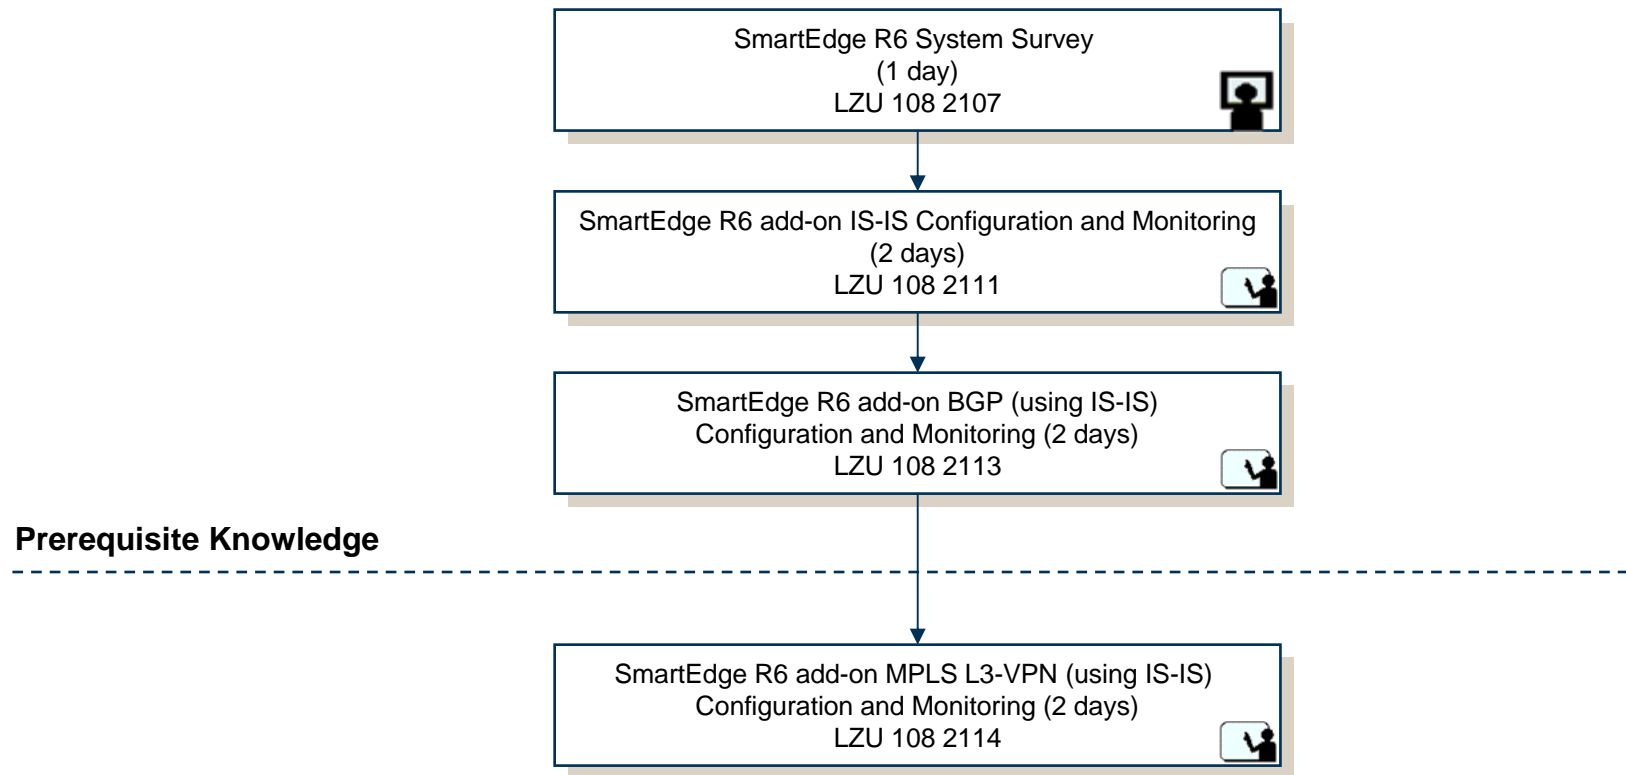

# Redback SmartEdge R6 Network Deployment in MPBN (using IS-IS)

**NOTE!** This flow will not cover Ericsson MPBN concept  
MPBN concept is covered in the  
Mobile Packet Backbone Network Training Package