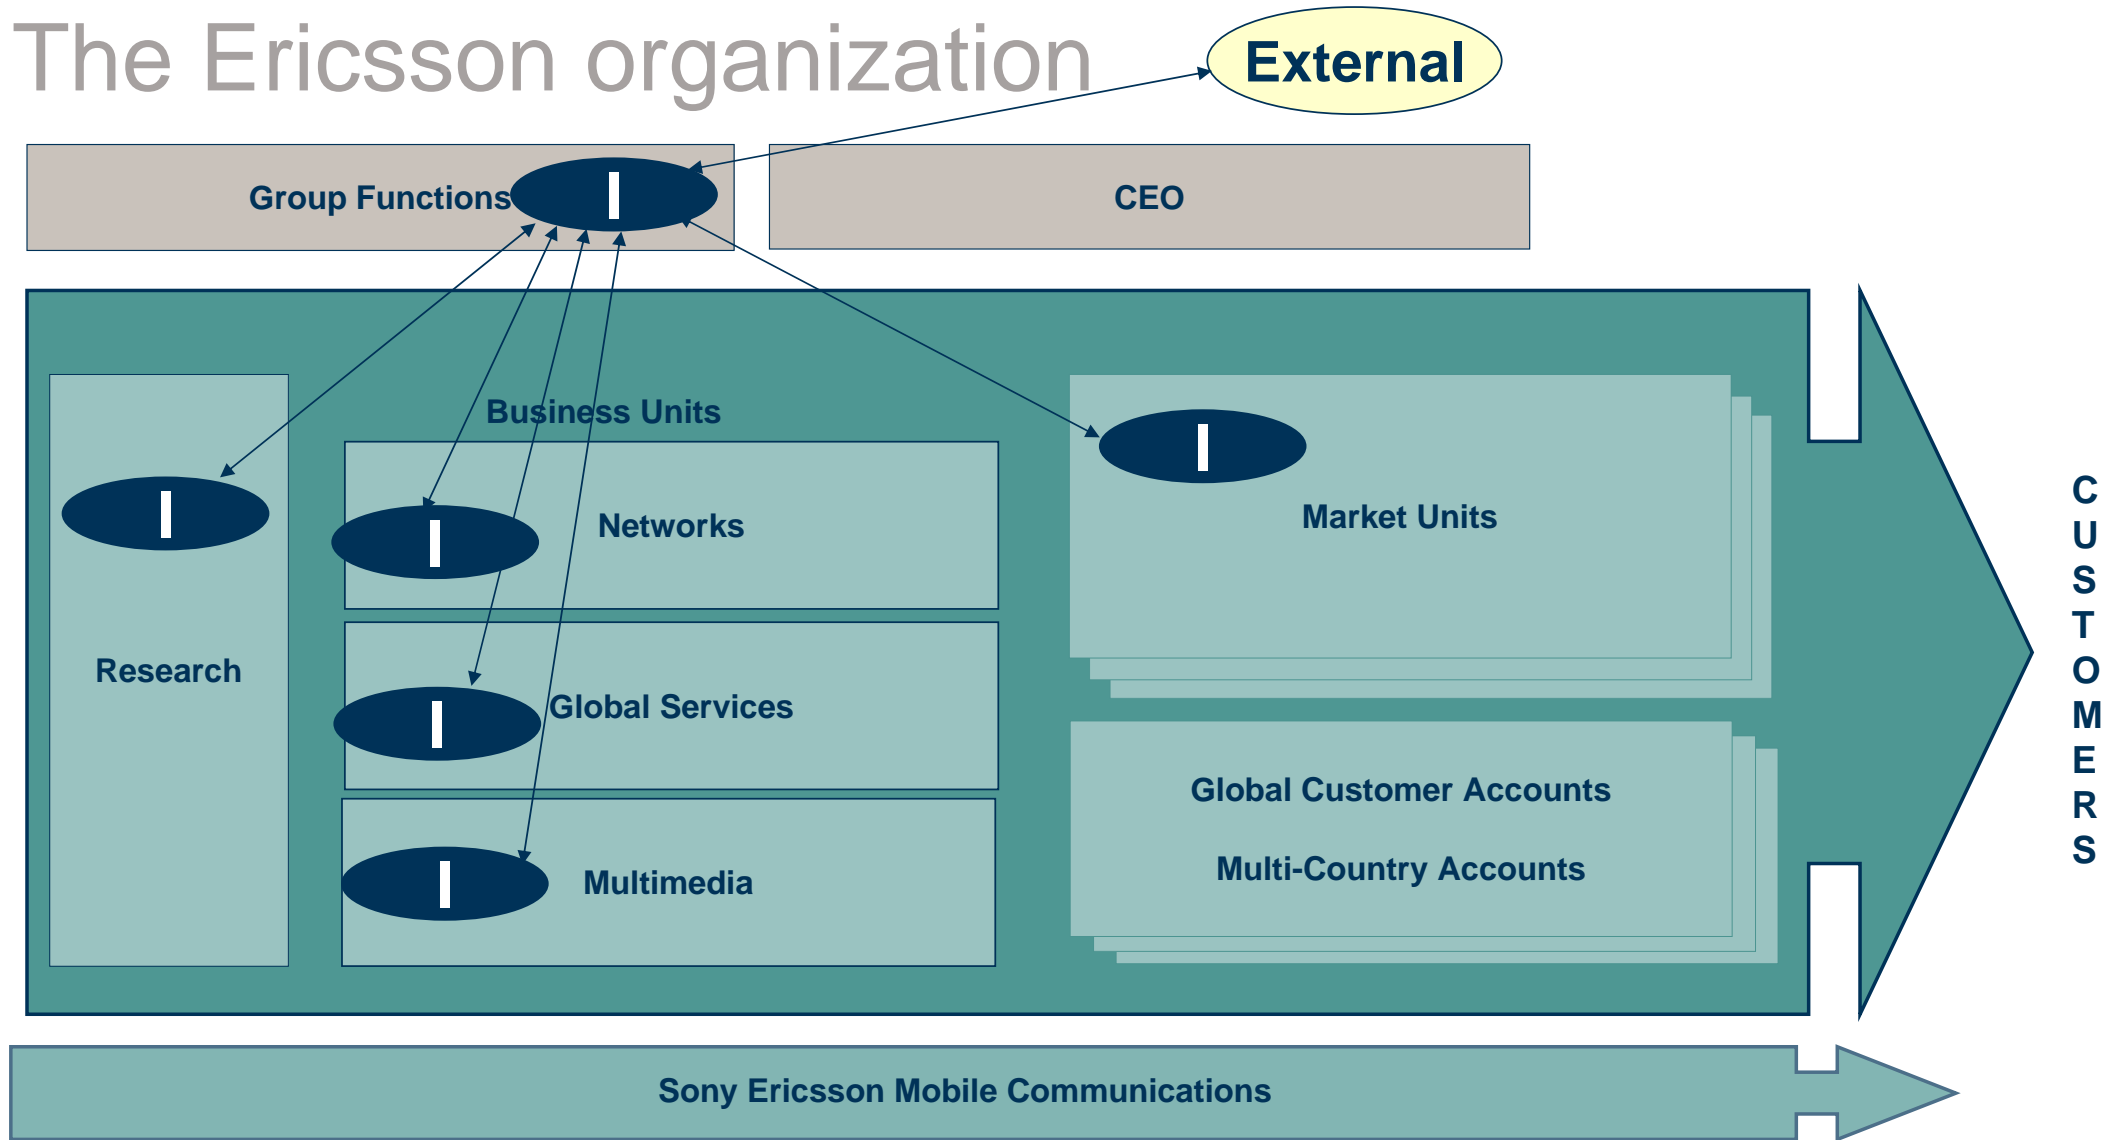

The Ericsson organization