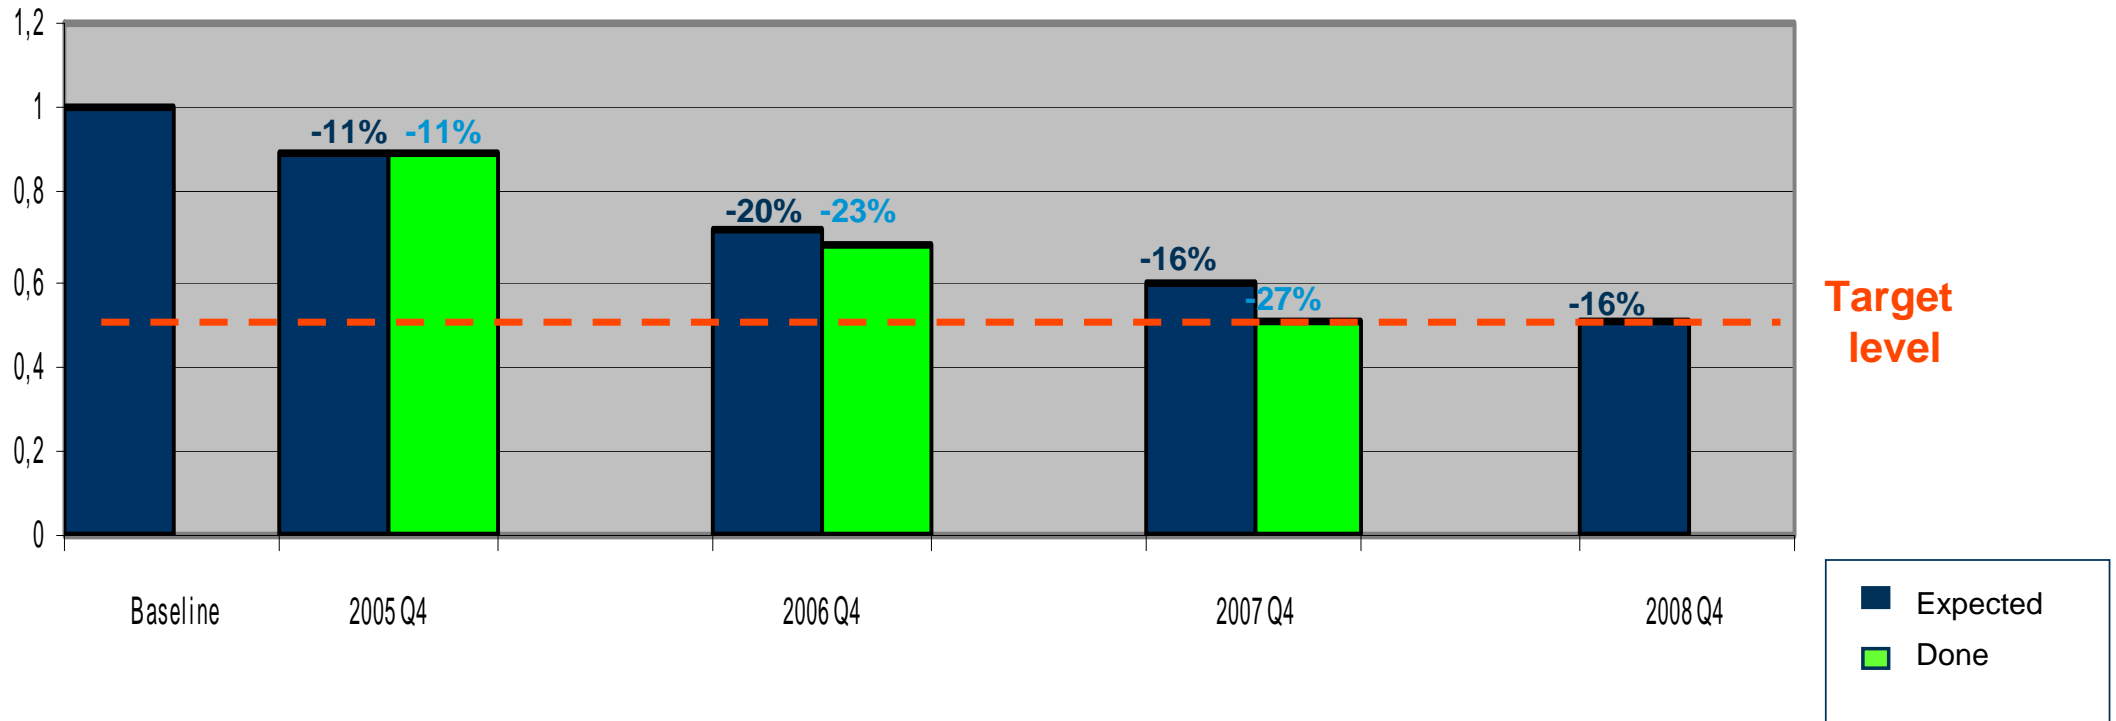

TTM reduction 2005 – 2008

R&D Efficiency