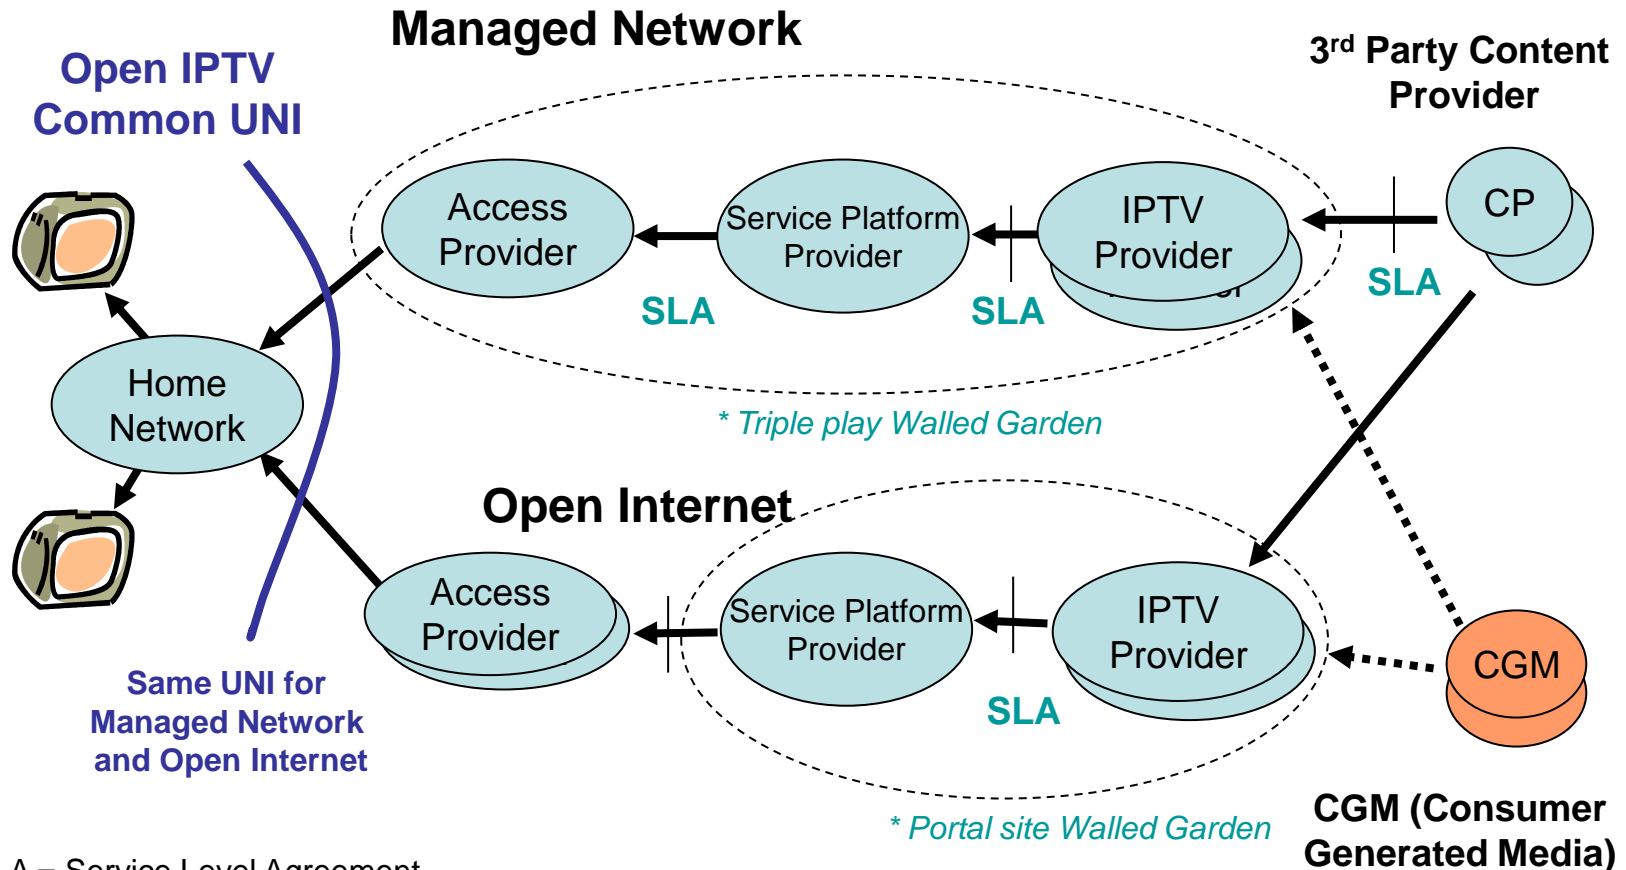

- **Working groups on:**

- **Requirements**

- **Architecture**

- **Solution specification**

- **Interoperability & Testing**

- **Marketing**

- **Still growing in membership. See for latest membership updates www.oiptv.tv/members.html**

Single Architecture

Supporting Multiple Service Models

SLA = Service Level Agreement

UNI = User Network Interface

Open IPTV Forum & Content

56 Members And Still Growing!

Network Operators	CE/Mobile/ Home Device Vendors	Public Network Infrastructure Vendors	Service Content Providers	Technology providers
         	                	       	   	                

Interoperability & Certification

- Specifications for Release 1 completed by January 2009
- Solution Profiling for Release 1 nearly completed, including
 - Open Internet profile
 - Combined profile (i.e. Open Internet & Managed Network)
 - Migration from Open Internet towards Combined profile ensured to allow for early market adopters
- OIPF plans for Member demonstrations at IBC 2009 in Amsterdam
- OIPF plans for Members only Interop fest end 2009 followed by an open Interop fest begin 2010
- OIPF plans for Release 1 certification by mid 2010