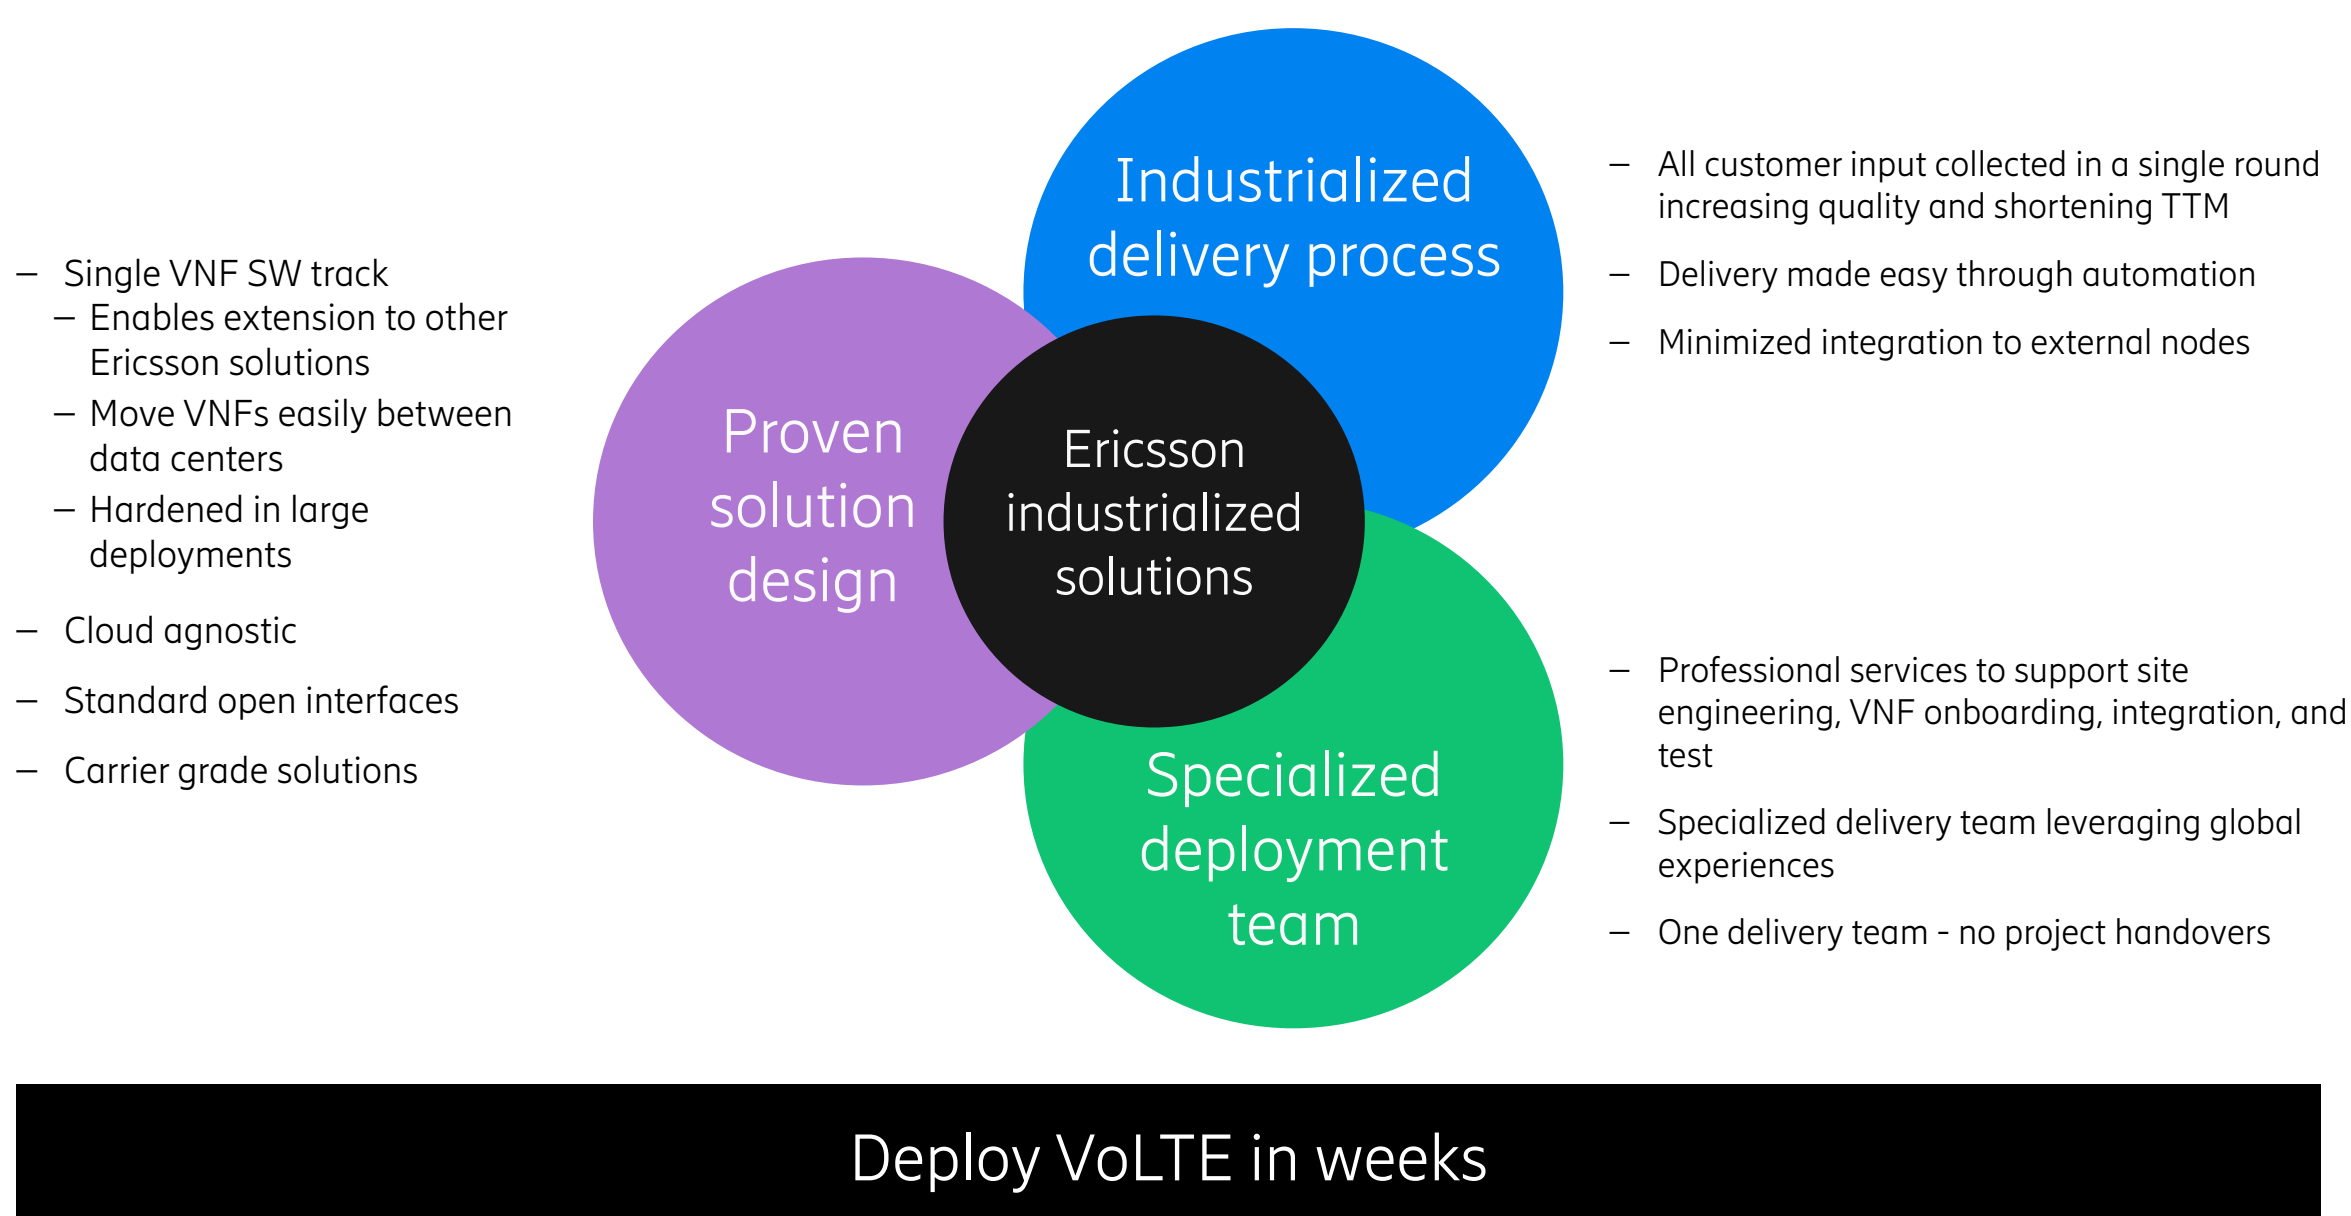

VoLTE made easy

Industrialized solutions for VoLTE

Common service provider needs

Ericsson Cloud VoLTE	Ericsson Fast VoLTE Launch	Ericsson Compact Core
Launch VoLTE easily on your cloud data center	Start small, scale easily and stay flexible	Launch mobile broadband and voice in one go
Best option for: Service provider with own cloud data center – Ericsson NFVi, RHOSP or VMWare – For any number of subscribers	Best option for: Service providers that want to start small and scale – Ideal for 150 ksubs to 5 Msubs per site	Best option for: Small service providers, MVNO, and mission critical networks – Full Core including mobile broadband, VoLTE and Wi-Fi calling in one – For up to 300 ksubs
<p>Customer Cloud Datacenter</p>	<p>Cloud Execution Environment BSP 8100 cloud infrastructure</p>	<p>Cloud Execution Environment BSP 8100 cloud infrastructure</p>

Benefits of deploying VoLTE with Ericsson industrialized cloud-based solutions

Expertise on all levels

- Product Development Unit as solution owner with node, system and solution expertise, to provide back-office function
- Experienced and dedicated Central Delivery Team to support deployments on-site and remotely
- Local personnel available to support with daily activities on every market