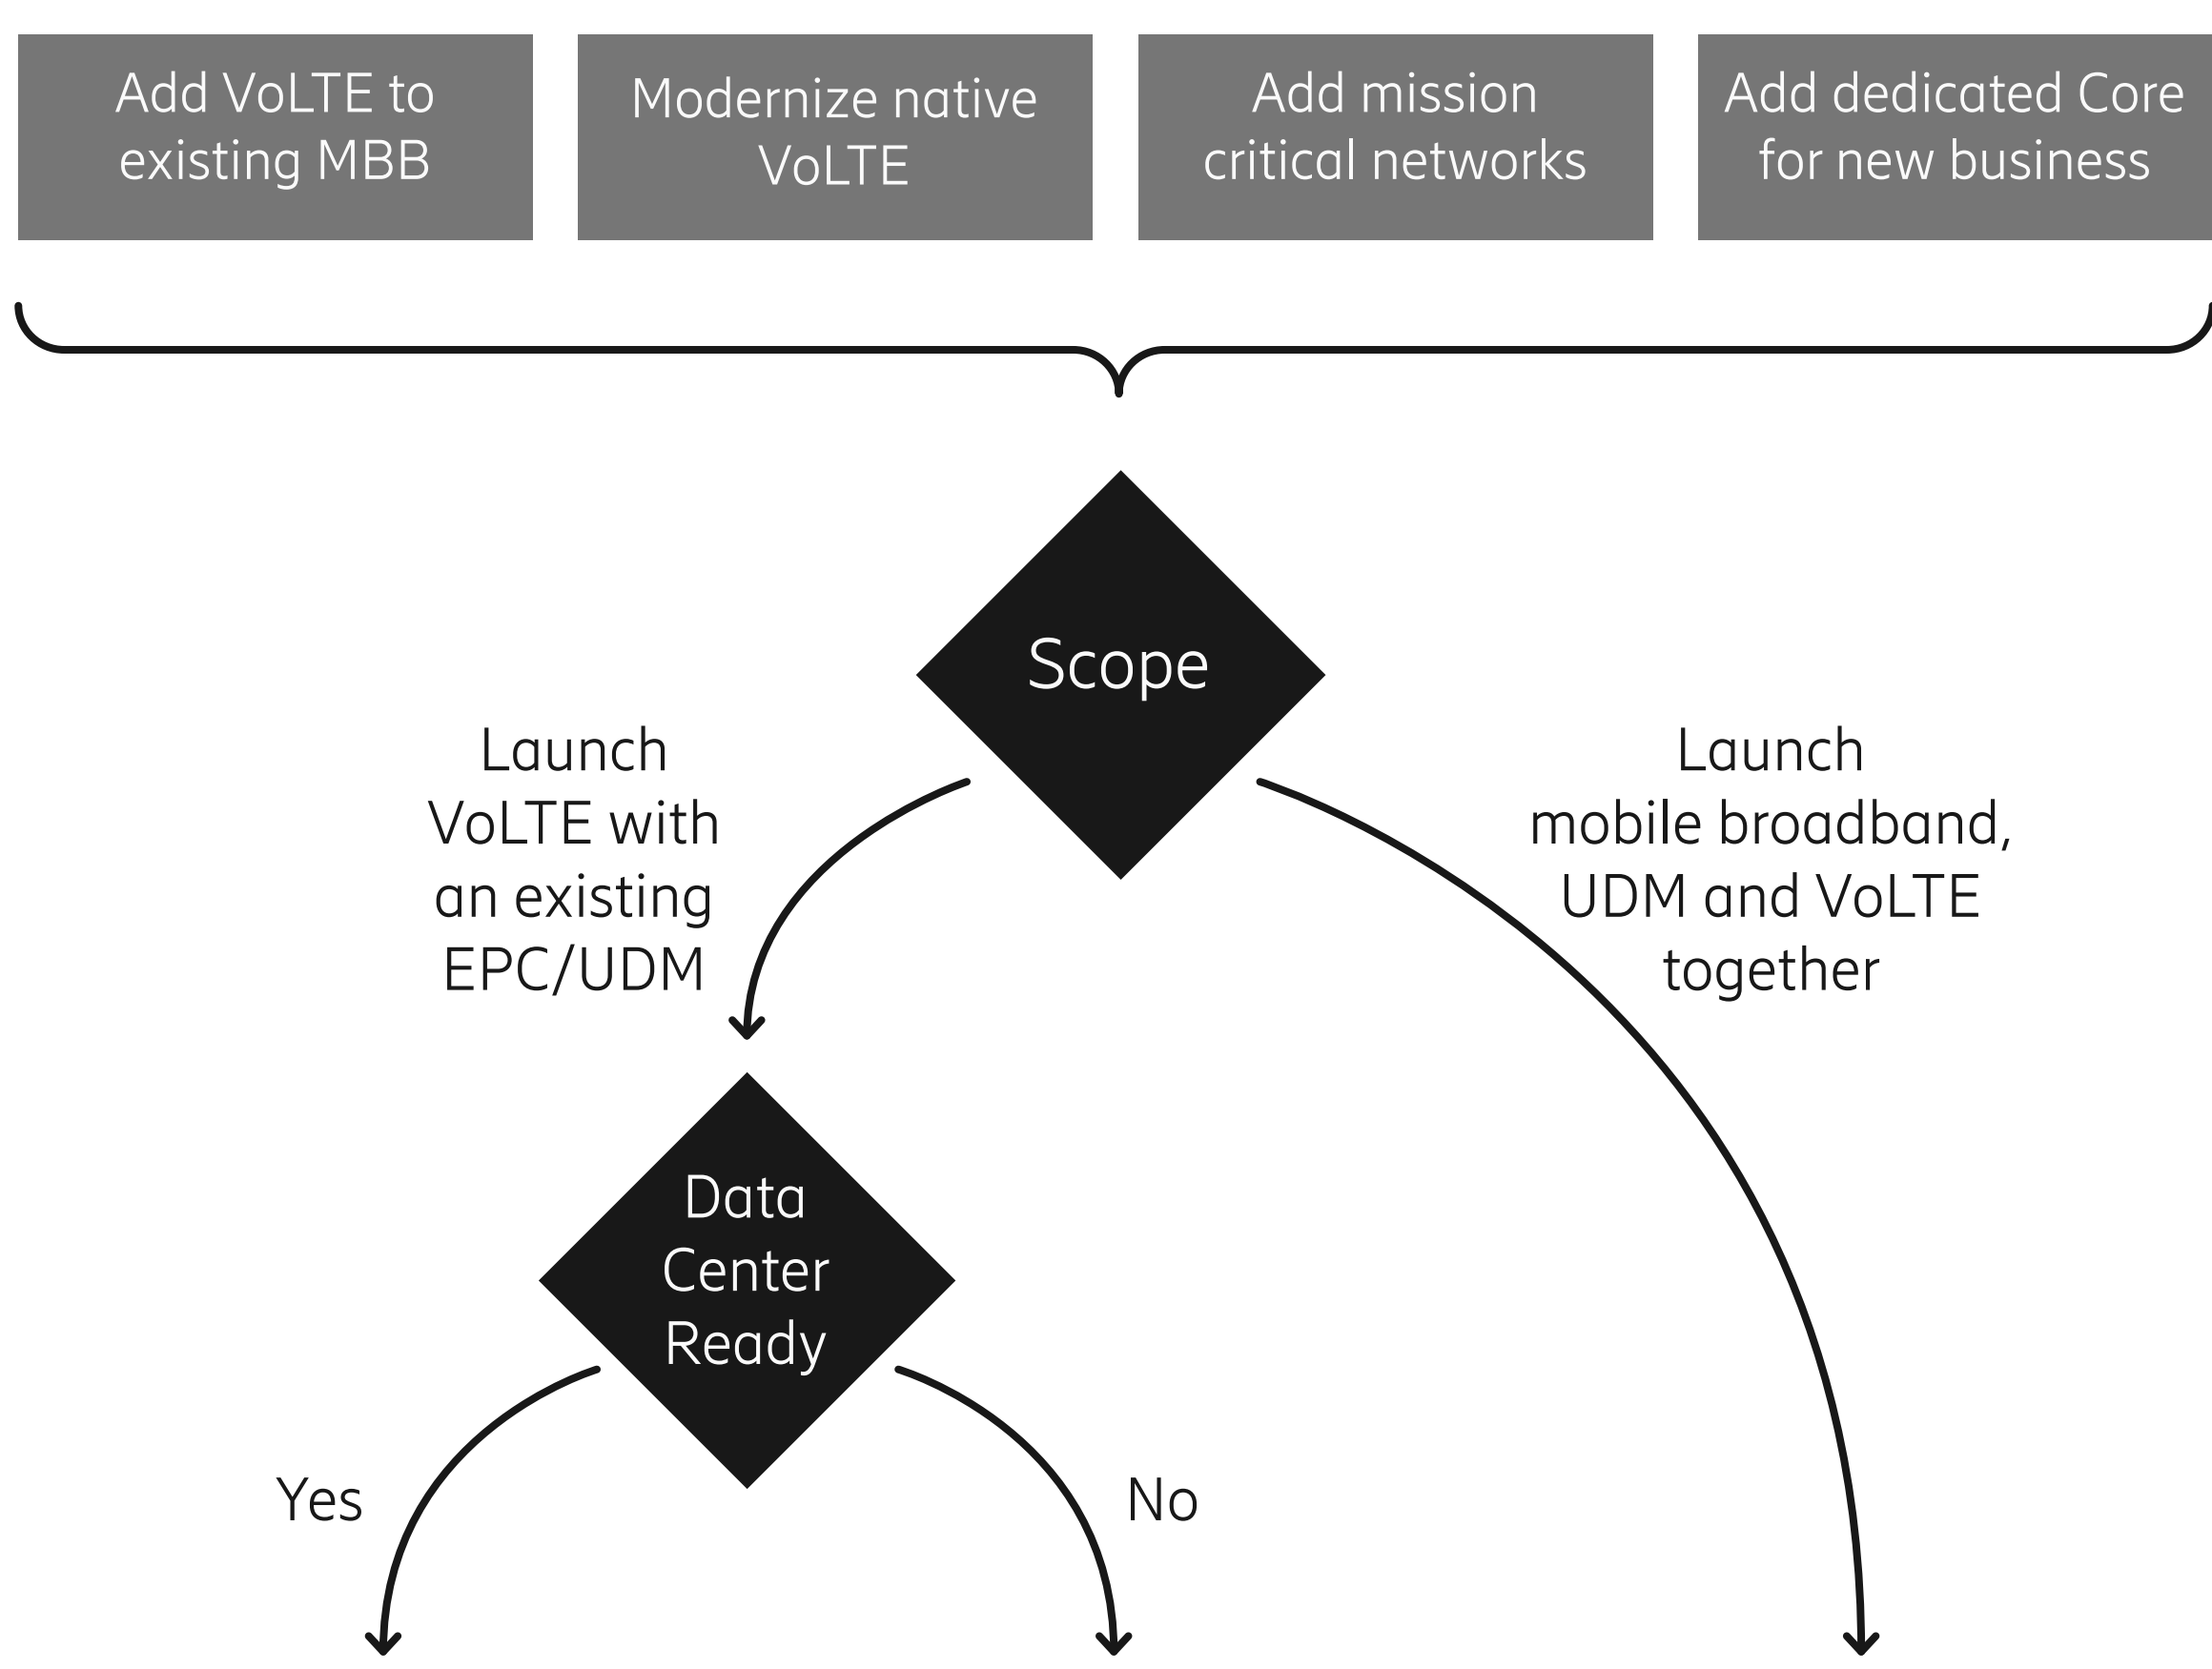

VoLTE made easy

Industrialized solutions for VoLTE

Common service provider needs

Ericsson Cloud VoLTE	Ericsson Fast VoLTE Launch	Ericsson Compact Core
Launch VoLTE easily on your cloud data center	Start small, scale easily and stay flexible	Launch mobile broadband and voice in one go
Best option for: Service provider with own cloud data center – Ericsson NFVi, RHOSP or VMWare – For any number of subscribers	Best option for: Service providers that want to start small and scale – Ideal for 150 ksubs to 5 Msubs per site	Best option for: Small service providers, MVNO, and mission critical networks – Full Core including mobile broadband, VoLTE and Wi-Fi calling in one – For up to 300 ksubs
<p>Customer Cloud Datacenter</p>	<p>Cloud Execution Environment BSP 8100 cloud infrastructure</p>	<p>Cloud Execution Environment BSP 8100 cloud infrastructure</p>

Benefits of deploying VoLTE with Ericsson industrialized cloud-based solutions

Expertise on all levels

- Product Development Unit as solution owner with node, system and solution expertise, to provide back-office function
- Experienced and dedicated Central Delivery Team to support deployments on-site and remotely
- Local personnel available to support with daily activities on every market